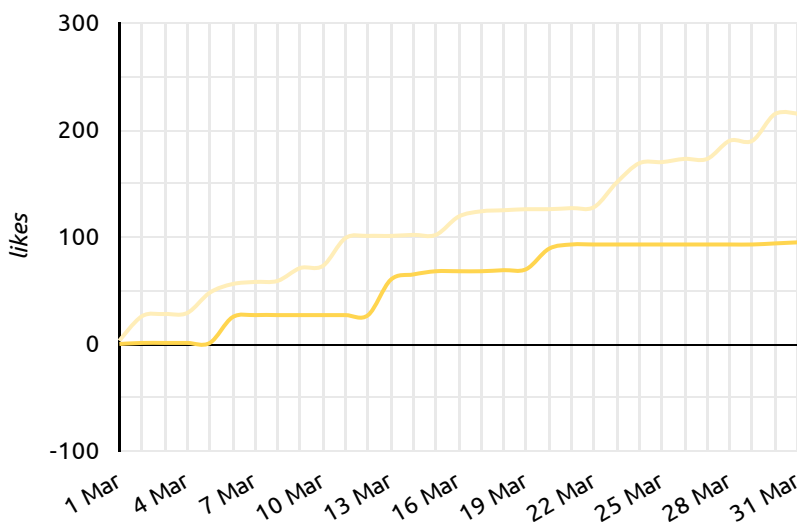

4

↓ -50.0%

Impressions

7,598

↓ -57.6%

Engagement Rate (Avg)

3.71%

↓ -28.7%

Link Clicks

47

↓ -47.2%

Retweets

13

↓ -76.4%

Likes

95

↓ -55.8%

Keyword Research (Most Traffic)

March
2023

Query	Clicks ▾	Δ	Impressions	Site CTR	Average Position
spartan protocol	110	-8 ↓	409	26.89%	1.16
sparta coin	30	14 ↑	424	7.08%	3.17
sparta protocol	16	2 ↑	97	16.49%	1.72
sparta dex	13	9 ↑	185	7.03%	3.66
spartanprotocol	9	7 ↑	11	81.82%	1.09
sparta token	5	4 ↑	51	9.8%	2.98
bsc testnet metamask	5	2 ↑	576	0.87%	10.02
spartan crypto	5	2 ↑	150	3.33%	3.13
spartan dex	4	3 ↑	27	14.81%	4.56
bnb testnet faucet	2	-5 ↓	37	5.41%	40.54
sparta crypto	2	-5 ↓	62	3.23%	2.71
spartan coin	2	-3 ↓	182	1.1%	3.62
busd testnet faucet	2	-3 ↓	20	10%	15.6
add bsc testnet to metamask	2	-	215	0.93%	9.46
faucet bnb tesnet	1	-	1	100%	11
spartan	1	-	988	0.1%	55.48
bridge bep2 to bep20	1	-	7	14.29%	10.71
bsc metamask	1	-	44	2.27%	57.45
add bnb testnet to metamask	1	-	50	2%	11.98
sparta exchange	1	-	14	7.14%	7.64
how to add bsc testnet to metamask	1	-	179	0.56%	8.97
rpc bsc testnet	1	-	5	20%	17
spartan token	1	-	14	7.14%	3.29
sparta	1	-	742	0.13%	59.47
metamask bsc testnet	1	-	35	2.86%	9.17
crypto sparta	1	-	45	2.22%	6.8
bsc tesnet faucet	1	-	1	100%	36