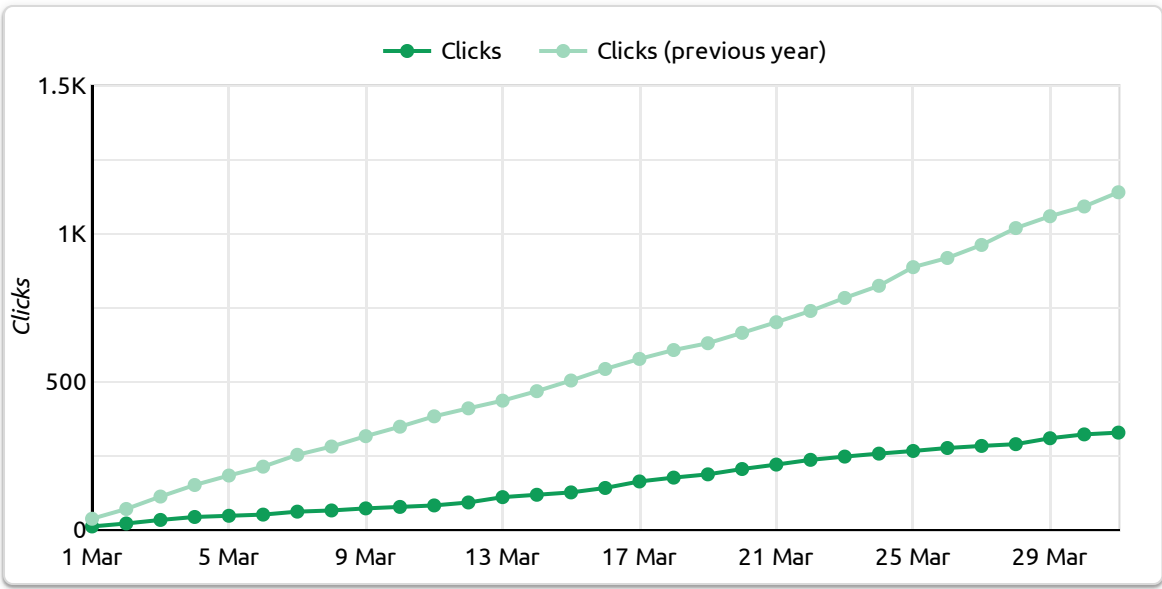

Google (Search Data)

March
2023

Impressions
11,057
↓ -63.3% from previous year

Clicks
329
↓ -71.2% from previous year

Twitter

(vs previous month)

March
2023

Tweets Published

4

↓ -50.0%

Impressions

7,598

↓ -57.6%

Engagement Rate (Avg)

3.71%

↓ -28.7%

Link Clicks

47

↓ -47.2%

Retweets

13

↓ -76.4%

Likes

95