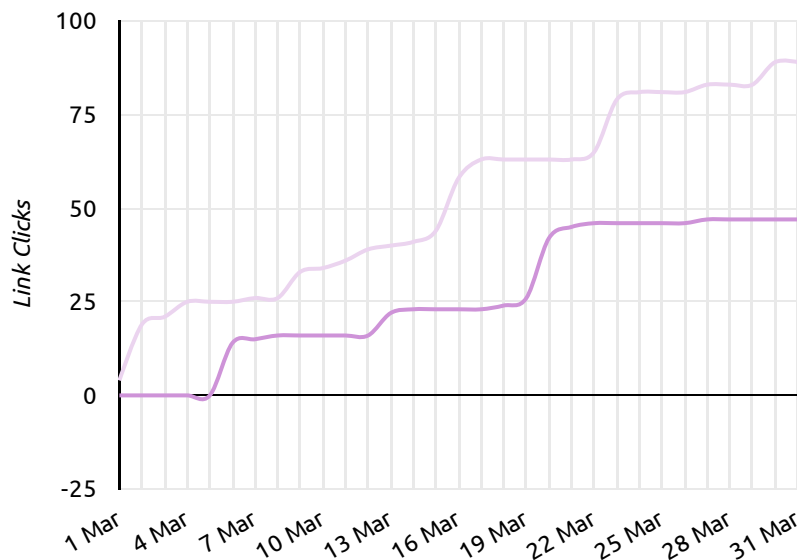

4

↓ -50.0%

Impressions

7,598

↓ -57.6%

Engagement Rate (Avg)

3.71%

↓ -28.7%

Link Clicks

47

↓ -47.2%

Retweets

13

↓ -76.4%

Likes

95

↓ -55.8%

Keyword Research (Most Traffic)

March
2023

Query	Clicks ▾	Δ	Impressions	Site CTR	Average Position
spartan protocol	110	-8 ↓	409	26.89%	1.16
sparta coin	30	14 ↑	424	7.08%	3.17
sparta protocol	16	2 ↑	97	16.49%	1.72
sparta dex	13	9 ↑	185	7.03%	3.66
spartanprotocol	9	7 ↑	11	81.82%	1.09
sparta token	5	4 ↑	51	9.8%	2.98
bsc testnet metamask	5	2 ↑	576	0.87%	10.02
spartan crypto	5	2 ↑	150	3.33%	3.13
spartan dex	4	3 ↑	27	14.81%	4.56
bnb testnet faucet	2	-5 ↓	37	5.41%	40.54
sparta crypto	2	-5 ↓	62	3.23%	2.71
spartan coin	2	-3 ↓	182	1.1%	3.62
busd testnet faucet	2	-3 ↓	20	10%	15.6
add bsc testnet to metamask	2	-	215	0.93%	9.46
faucet bnb tesnet	1	-	1	100%	11
spartan	1	-	988	0.1%	55.48
bridge bep2 to bep20	1	-	7	14.29%	10.71
bsc metamask	1	-	44	2.27%	57.45
add bnb testnet to metamask	1	-	50	2%	11.98
sparta exchange	1	-	14	7.14%	7.64
how to add bsc testnet to metamask	1	-	179	0.56%	8.97
rpc bsc testnet	1	-	5	20%	17
spartan token	1	-	14	7.14%	3.29
sparta	1	-	742	0.13%	59.47
metamask bsc testnet	1	-	35	2.86%	9.17
crypto sparta	1	-	45	2.22%	6.8
bsc tesnet faucet	1	-	1	100%	36