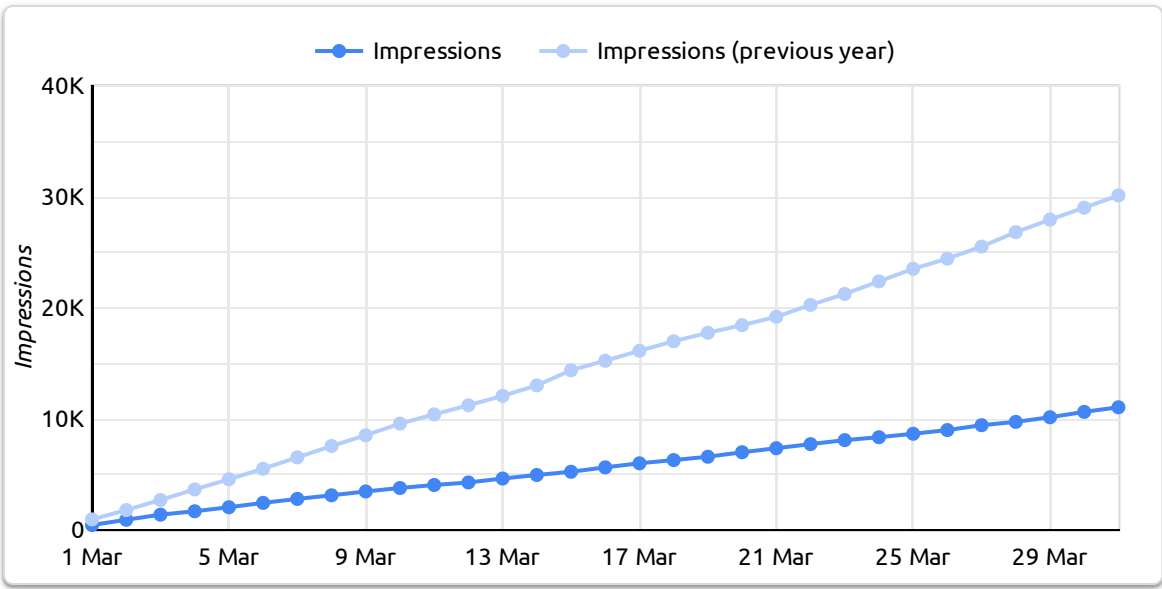

Google (Search Data)

March
2023

Impressions
11,057
↓ -63.3% from previous year

Clicks
329
↓ -71.2% from previous year

Twitter

(vs previous month)

March
2023

Tweets Published

4

↓ -50.0%

Impressions

7,598

↓ -57.6%

Engagement Rate (Avg)

3.71%

↓ -28.7%

Link Clicks

47

↓ -47.2%

Retweets

13

↓ -76.4%

Likes

95

↓ -62.2% from previous year

Impressions

3,747

↓ -64.4% from previous year

Impressions

57

↓ -86.2% from previous year

Site CTR