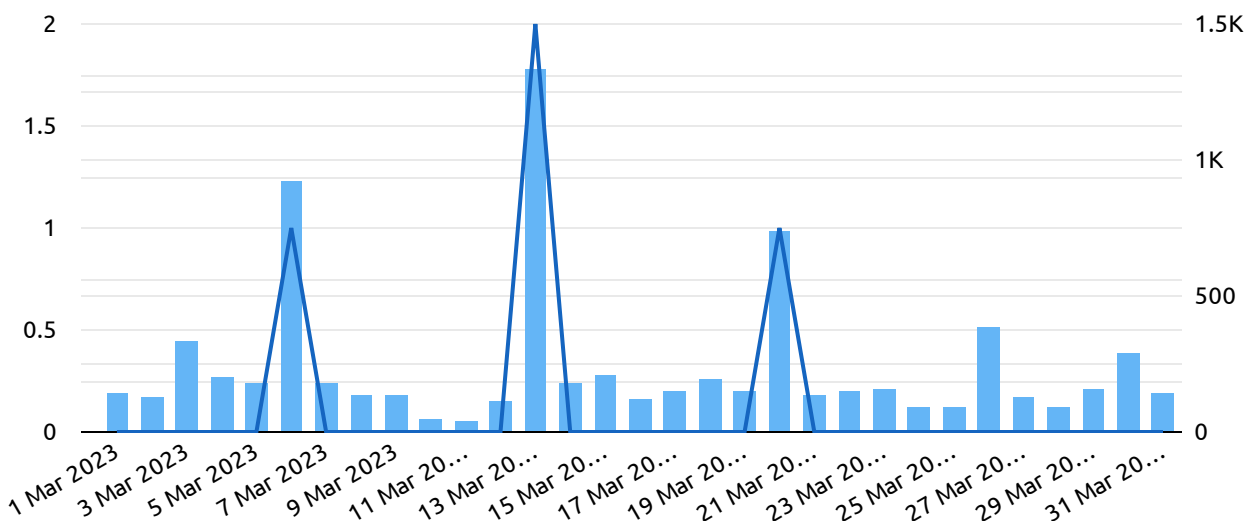

Google (Search Data)

March
2023

Impressions
11,057
↓ -63.3% from previous year

Clicks
329
↓ -71.2% from previous year

Twitter

(vs previous month)

March
2023

Tweets Published

4

↓ -50.0%

Impressions

7,598

↓ -57.6%

Engagement Rate (Avg)

3.71%

↓ -28.7%