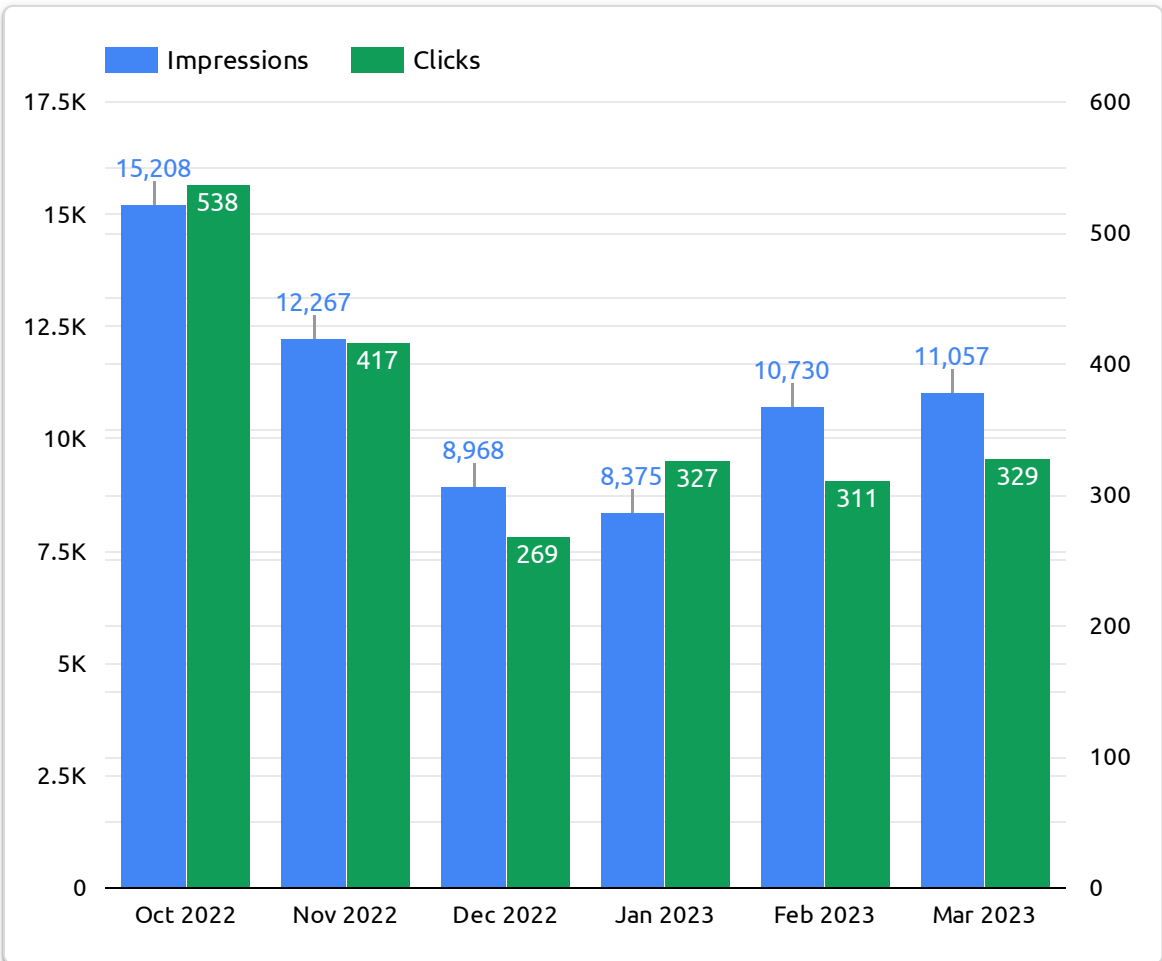

Google (Search Data)

March
2023

Impressions
11,057
↓ -63.3% from previous year

Clicks
329
↓ -71.2% from previous year

Twitter

(vs previous month)

March
2023

Tweets Published

4

↓ -50.0%

Impressions

7,598

↓ -57.6%

Engagement Rate (Avg)

3.71%

↓ -28.7%

Clicks

175

↓ -69.9% from previous year

Clicks

4

↓ -33.3% from previous year

Impressions

7,253

↓ -62.2% from previous year

Impressions

3,747

↓ -64.4% from previous year

Impressions

57

↓ -86.2% from previous year

Site CTR