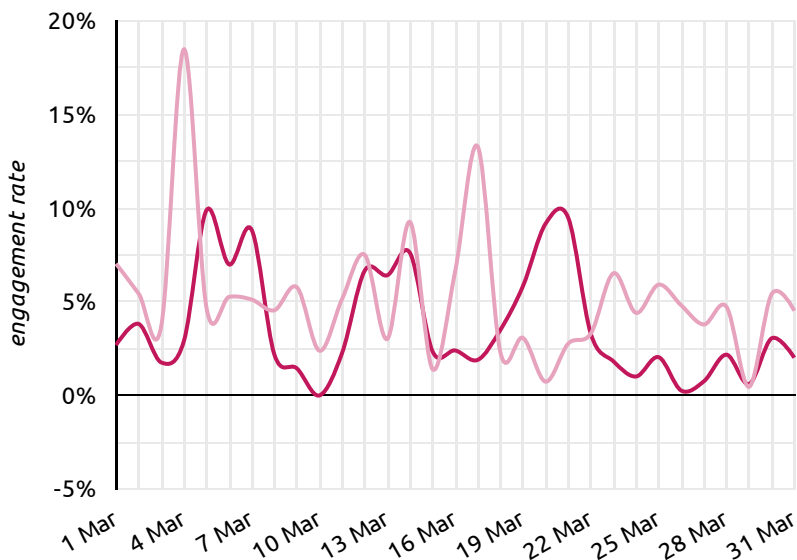

4

↓ -50.0%

Impressions

7,598

↓ -57.6%

Engagement Rate (Avg)

3.71%

↓ -28.7%

Link Clicks

47

↓ -47.2%

Retweets

13

↓ -76.4%

Likes

95