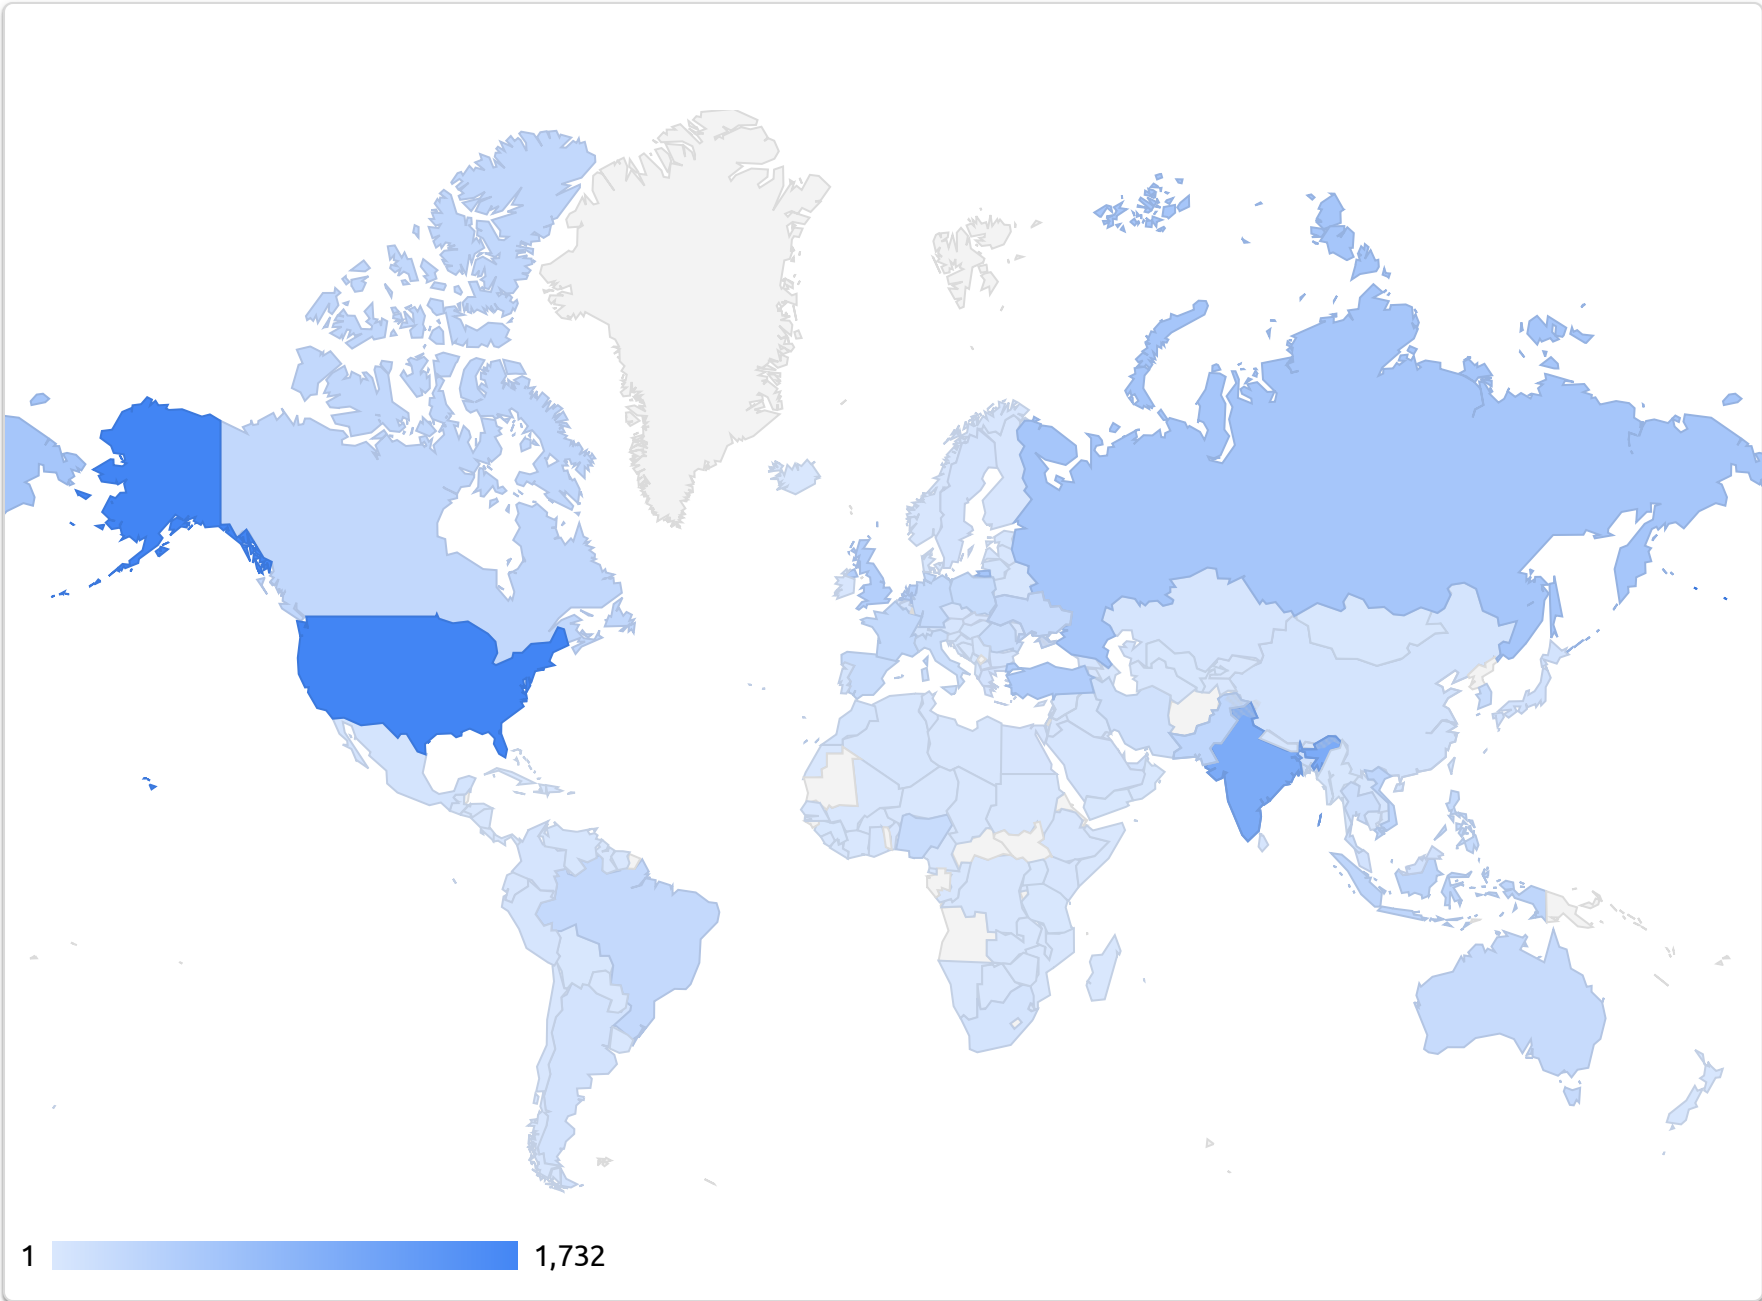

Geo (Summary)

March
2023

Country	Clicks	Impressions	Site CTR	Average Position
United States	42	1,732	2.42%	30.88
India	19	1,065	1.78%	22.49
Russia	4	588	0.68%	45.76
Türkiye	35	454	7.71%	21.86
United Kingdom	18	421	4.28%	21.22
Netherlands	14	372	3.76%	17.23
Indonesia	13	303	4.29%	28.56
Pakistan	10	288	3.47%	16.53
Vietnam	6	287	2.09%	27.65
Canada	5	262	1.91%	23.87
Brazil	5	243	2.06%	33.7
France	9	238	3.78%	19.62
Germany	15	221	6.79%	18.58