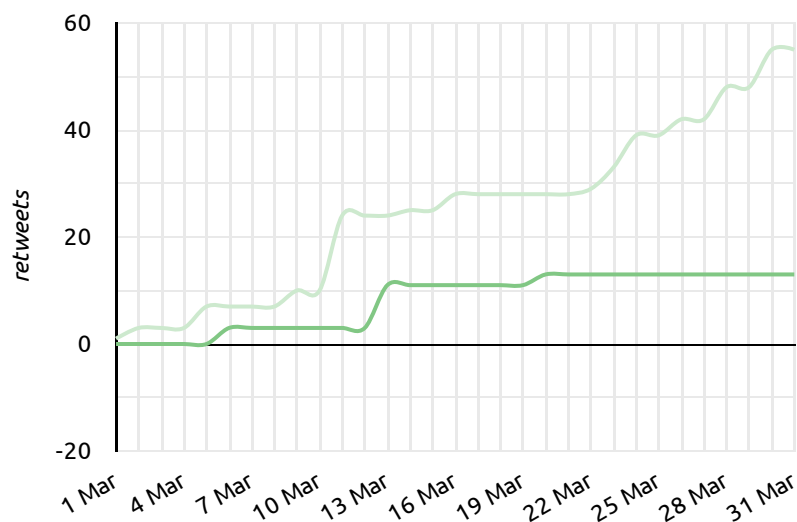

4

↓ -50.0%

Impressions

7,598

↓ -57.6%

Engagement Rate (Avg)

3.71%

↓ -28.7%

Link Clicks

47

↓ -47.2%

Retweets

13

↓ -76.4%

Likes

95

↓ -55.8%

Keyword Research (Most Traffic)

March
2023

Query	Clicks ▾	Δ	Impressions	Site CTR	Average Position
spartan protocol	110	-8 ↓	409	26.89%	1.16
sparta coin	30	14 ↑	424	7.08%	3.17
sparta protocol	16	2 ↑	97	16.49%	1.72
sparta dex	13	9 ↑	185	7.03%	3.66
spartanprotocol	9	7 ↑	11	81.82%	1.09
sparta token	5	4 ↑	51	9.8%	2.98
bsc testnet metamask	5	2 ↑	576	0.87%	10.02
spartan crypto	5	2 ↑	150	3.33%	3.13
spartan dex	4	3 ↑	27	14.81%	4.56
bnb testnet faucet	2	-5 ↓	37	5.41%	40.54
sparta crypto	2	-5 ↓	62	3.23%	2.71
spartan coin	2	-3 ↓	182	1.1%	3.62
busd testnet faucet	2	-3 ↓	20	10%	15.6
add bsc testnet to metamask	2	-	215	0.93%	9.46
faucet bnb tesnet	1	-	1	100%	11
spartan	1	-	988	0.1%	55.48
bridge bep2 to bep20	1	-	7	14.29%	10.71
bsc metamask	1	-	44	2.27%	57.45
add bnb testnet to metamask	1	-	50	2%	11.98
sparta exchange	1	-	14	7.14%	7.64
how to add bsc testnet to metamask	1	-	179	0.56%	8.97
rpc bsc testnet	1	-	5	20%	17
spartan token	1	-	14	7.14%	3.29
sparta	1	-	742	0.13%	59.47
metamask bsc testnet	1	-	35	2.86%	9.17
crypto sparta	1	-	45	2.22%	6.8
bsc tesnet faucet	1	-	1	100%	36