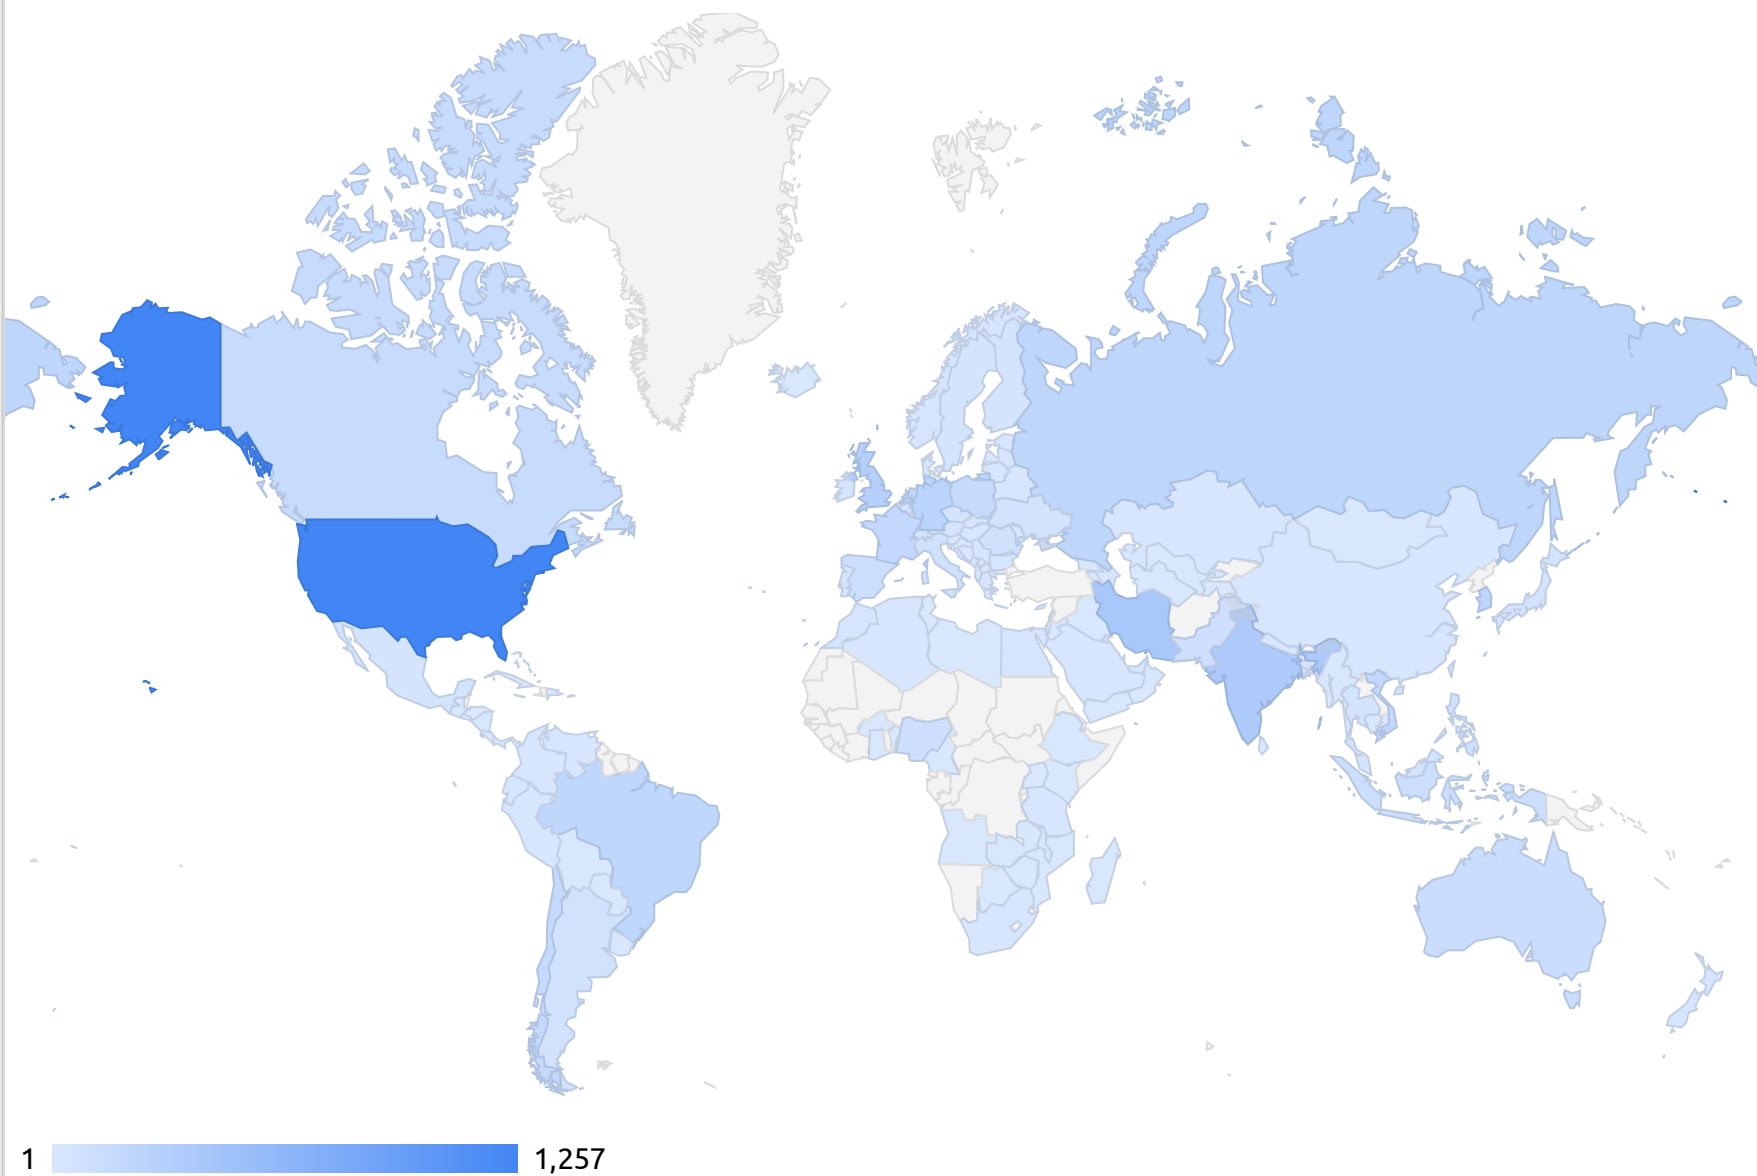

Geo (Summary)

Feb
2024

Country	Clicks	Impressions	Site CTR	Average Position
United States	19	1,257	1.51%	21.35
Iran	12	404	2.97%	11.41
India	10	368	2.72%	30.94
United Kingdom	16	291	5.5%	23.94
Türkiye	22	249	8.84%	14.54
Germany	11	249	4.42%	14.29
South Korea	9	236	3.81%	36.33
Russia	2	219	0.91%	41.34
Brazil	4	206	1.94%	38.08
Vietnam	8	196	4.08%	38.18
France	5	187	2.67%	15
Netherlands	11	181	6.08%	13.25
Chile	0	179	0%	4.41