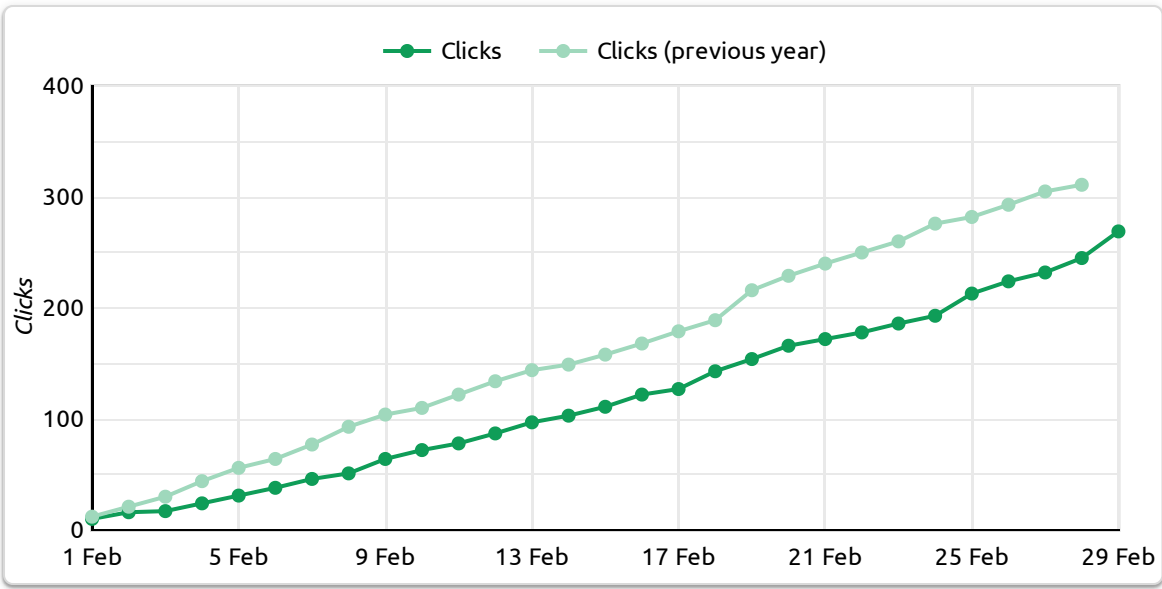

Google (Search Data)

Feb
2024

Impressions
6,863
↓ -36.0% from previous year

Clicks
269
↓ -13.5% from previous year

Keyword Research (Most Traffic)

Feb
2024

Query	Clicks ▾	Δ	Impressions	Site CTR	Average Position
spartan protocol	95	2 📈	435	21.84%	1.52
sparta coin	16	6 📈	520	3.08%	4.13
sparta token	13	8 📈	109	11.93%	3.25
spartan crypto	7	2 📈	161	4.35%	3.25
sparta crypto	6	-6 📉	127	4.72%	2.82
spartan token	6	3 📈	23	26.09%	2.35
bep2 to bep20 bridge	5	3 📈	94	5.32%	8.18
sparta protocol	4	-5 📉	41	9.76%	2.76
bep2 swap	4	1 📈	82	4.88%	6.85
bnb testnet faucet	3	0	96	3.13%	44.73
sparta usdt	3	-	9	33.33%	43.56
bridge bep2 to bep20	3	2 📈	46	6.52%	7.72
bep2 to bep20	2	-3 📉	69	2.9%	7.78
spartan coin	2	-1 📉	96	2.08%	6.32
bnb test faucet	1	-	7	14.29%	44.29
how to convert bep2 to bep20	1	-	8	12.5%	8.63
swap bep2 to bep20	1	-2 📉	85	1.18%	7.78
spartan defi	1	0	5	20%	2
faucet bnb testnet token	1	-	1	100%	41
crypto sparta	1	-	22	4.55%	3.27
binance smart chain testnet faucet	1	-	1	100%	38
bnb smart chain faucet	1	0	3	33.33%	29.67