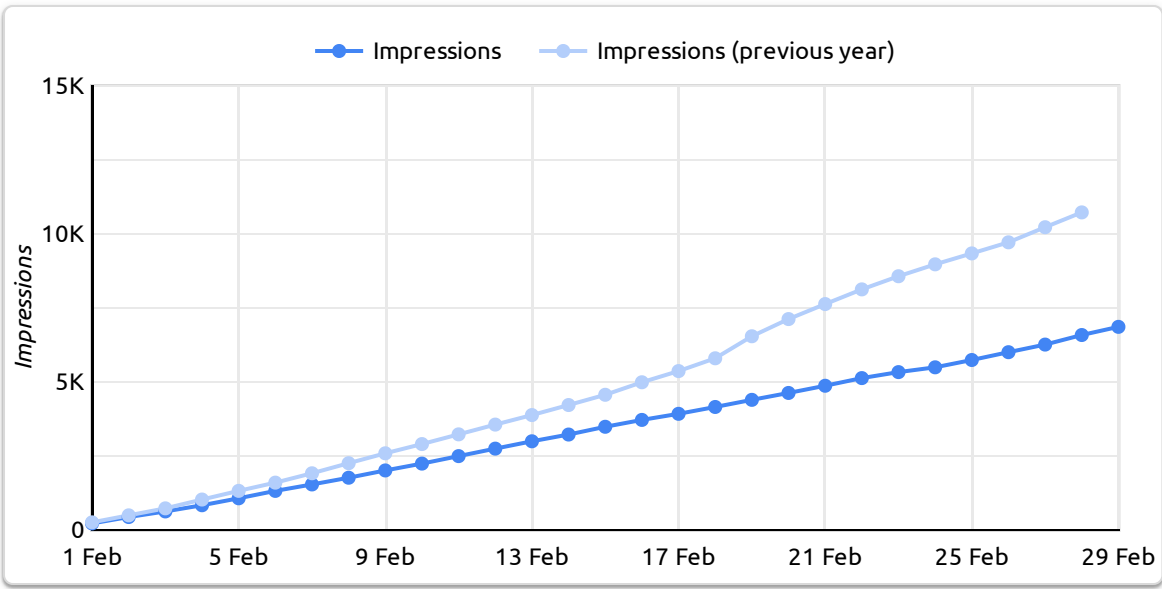

Google (Search Data)

Feb
2024

Impressions
6,863
↓ -36.0% from previous year

Clicks
269
↓ -13.5% from previous year

Keyword Research (Most Traffic)

Feb
2024

Query	Clicks ▾	Δ	Impressions	Site CTR	Average Position
spartan protocol	95	2 📈	435	21.84%	1.52
sparta coin	16	6 📈	520	3.08%	4.13
sparta token	13	8 📈	109	11.93%	3.25
spartan crypto	7	2 📈	161	4.35%	3.25
sparta crypto	6	-6 📉	127	4.72%	2.82
spartan token	6	3 📈	23	26.09%	2.35
bep2 to bep20 bridge	5	3 📈	94	5.32%	8.18
sparta protocol	4	-5 📉	41	9.76%	2.76
bep2 swap	4	1 📈	82	4.88%	6.85
bnb testnet faucet	3	0	96	3.13%	44.73
sparta usdt	3	-	9	33.33%	43.56
bridge bep2 to bep20	3	2 📈	46	6.52%	7.72
bep2 to bep20	2	-3 📉	69	2.9%	7.78
spartan coin	2	-1 📉	96	2.08%	6.32
bnb test faucet	1	-	7	14.29%	44.29
how to convert bep2 to bep20	1	-	8	12.5%	8.63
swap bep2 to bep20	1	-2 📉	85	1.18%	7.78
spartan defi	1	0	5	20%	2
faucet bnb testnet token	1	-	1	100%	41
crypto sparta	1	-	22	4.55%	3.27
binance smart chain testnet faucet	1	-	1	100%	38
bnb smart chain faucet	1	0	3	33.33%	29.67