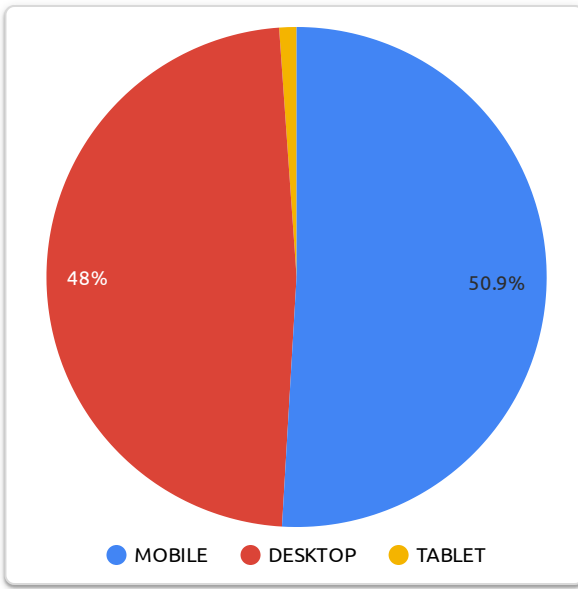

Google (Search Data)

Feb
2024

Impressions
6,863
↓ -36.0% from previous year

Clicks
269
↓ -13.5% from previous year

Keyword Research (Most Traffic)

Feb
2024

Query	Clicks ▾	Δ	Impressions	Site CTR	Average Position
spartan protocol	95	2 📈	435	21.84%	1.52
sparta coin	16	6 📈	520	3.08%	4.13
sparta token	13	8 📈	109	11.93%	3.25
spartan crypto	7	2 📈	161	4.35%	3.25
sparta crypto	6	-6 📉	127	4.72%	2.82
spartan token	6	3 📈	23	26.09%	2.35
bep2 to bep20 bridge	5	3 📈	94	5.32%	8.18
sparta protocol	4	-5 📉	41	9.76%	2.76
bep2 swap	4	1 📈	82	4.88%	6.85
bnb testnet faucet	3	0	96	3.13%	44.73
sparta usdt	3	-	9	33.33%	43.56
bridge bep2 to bep20	3	2 📈	46	6.52%	7.72
bep2 to bep20	2	-3 📉	69	2.9%	7.78
spartan coin	2	-1 📉	96	2.08%	6.32
bnb test faucet	1	-	7	14.29%	44.29
how to convert bep2 to bep20	1	-	8	12.5%	8.63
swap bep2 to bep20	1	-2 📉	85	1.18%	7.78
spartan defi	1	0	5	20%	2
faucet bnb testnet token	1	-	1	100%	41
crypto sparta	1	-	22	4.55%	3.27
binance smart chain testnet faucet	1	-	1	100%	38
bnb smart chain faucet	1	0	3	33.33%	29.67