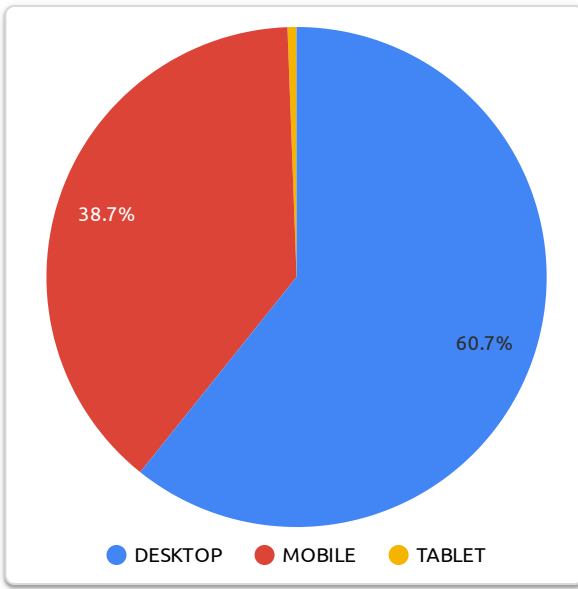

Google (Search Data)

Feb
2024

Impressions
6,863
↓ -36.0% from previous year

Clicks
269
↓ -13.5% from previous year

Keyword Research (Most Traffic)

Feb
2024

Query	Clicks ▾	Δ	Impressions	Site CTR	Average Position
spartan protocol	95	2 📈	435	21.84%	1.52
sparta coin	16	6 📈	520	3.08%	4.13
sparta token	13	8 📈	109	11.93%	3.25
spartan crypto	7	2 📈	161	4.35%	3.25
sparta crypto	6	-6 📉	127	4.72%	2.82
spartan token	6	3 📈	23	26.09%	2.35
bep2 to bep20 bridge	5	3 📈	94	5.32%	8.18
sparta protocol	4	-5 📉	41	9.76%	2.76
bep2 swap	4	1 📈	82	4.88%	6.85
bnb testnet faucet	3	0	96	3.13%	44.73
sparta usdt	3	-	9	33.33%	43.56
bridge bep2 to bep20	3	2 📈	46	6.52%	7.72
bep2 to bep20	2	-3 📉	69	2.9%	7.78
spartan coin	2	-1 📉	96	2.08%	6.32
bnb test faucet	1	-	7	14.29%	44.29
how to convert bep2 to bep20	1	-	8	12.5%	8.63
swap bep2 to bep20	1	-2 📉	85	1.18%	7.78
spartan defi	1	0	5	20%	2
faucet bnb testnet token	1	-	1	100%	41
crypto sparta	1	-	22	4.55%	3.27
binance smart chain testnet faucet	1	-	1	100%	38
bnb smart chain faucet	1	0	3	33.33%	29.67