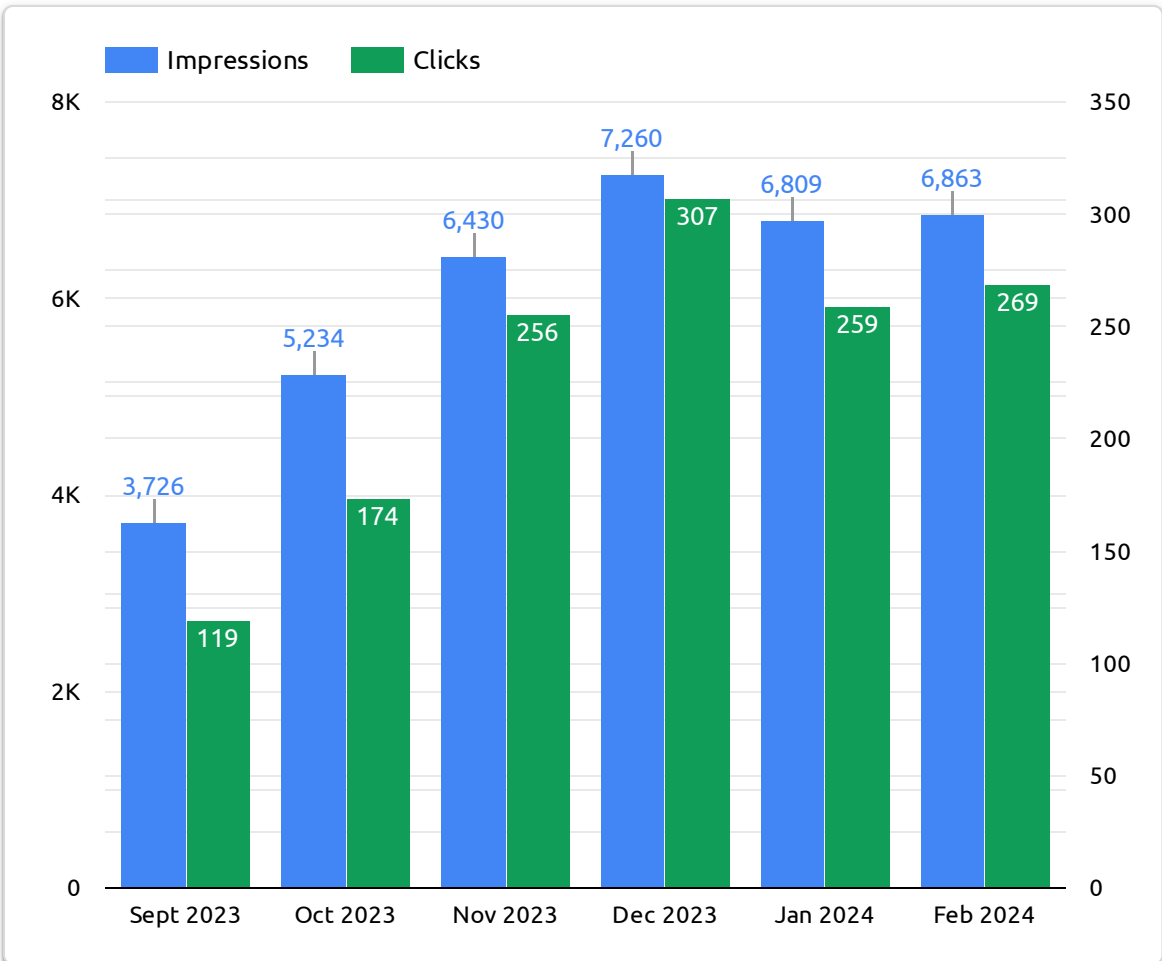

Google (Search Data)

Feb
2024

Impressions
6,863
↓ -36.0% from previous year

Clicks
269
↓ -13.5% from previous year

Keyword Research (Most Traffic)

Feb
2024

Query	Clicks ▾	Δ	Impressions	Site CTR	Average Position
spartan protocol	95	2 📈	435	21.84%	1.52
sparta coin	16	6 📈	520	3.08%	4.13
sparta token	13	8 📈	109	11.93%	3.25
spartan crypto	7	2 📈	161	4.35%	3.25
sparta crypto	6	-6 📉	127	4.72%	2.82
spartan token	6	3 📈	23	26.09%	2.35
bep2 to bep20 bridge	5	3 📈	94	5.32%	8.18
sparta protocol	4	-5 📉	41	9.76%	2.76
bep2 swap	4	1 📈	82	4.88%	6.85
bnb testnet faucet	3	0	96	3.13%	44.73
sparta usdt	3	-	9	33.33%	43.56
bridge bep2 to bep20	3	2 📈	46	6.52%	7.72
bep2 to bep20	2	-3 📉	69	2.9%	7.78
spartan coin	2	-1 📉	96	2.08%	6.32
bnb test faucet	1	-	7	14.29%	44.29
how to convert bep2 to bep20	1	-	8	12.5%	8.63
swap bep2 to bep20	1	-2 📉	85	1.18%	7.78
spartan defi	1	0	5	20%	2
faucet bnb testnet token	1	-	1	100%	41
crypto sparta	1	-	22	4.55%	3.27
binance smart chain testnet faucet	1	-	1	100%	38
bnb smart chain faucet	1	0	3	33.33%	29.67

Geo (Summary)

Feb
2024

Country	Clicks	Impressions	Site CTR	Average Position
United States	19	1,257	1.51%	21.35
Iran	12	404	2.97%	11.41
India	10	368	2.72%	30.94
United Kingdom	16	291	5.5%	23.94
Türkiye	22	249	8.84%	14.54
Germany	11	249	4.42%	14.29
South Korea	9	236	3.81%	36.33
Russia	2	219	0.91%	41.34
Brazil	4	206	1.94%	38.08
Vietnam	8	196	4.08%	38.18
France	5	187	2.67%	15
Netherlands	11	181	6.08%	13.25
Chile	0	179	0%	4.41