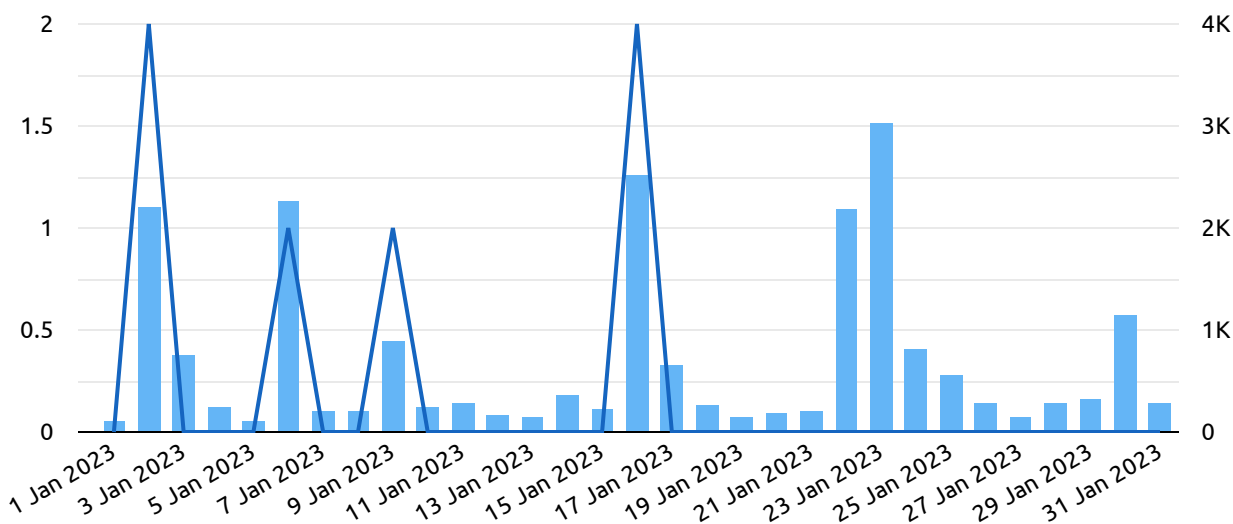

Google (Search Data)

Jan
2022

Impressions

8,375

↓ -71.3% from previous year

Clicks

327

↓ -84.5% from previous year

Twitter

(vs previous month)

Jan
2022

Tweets Published

6

0.0%

Impressions

21,748