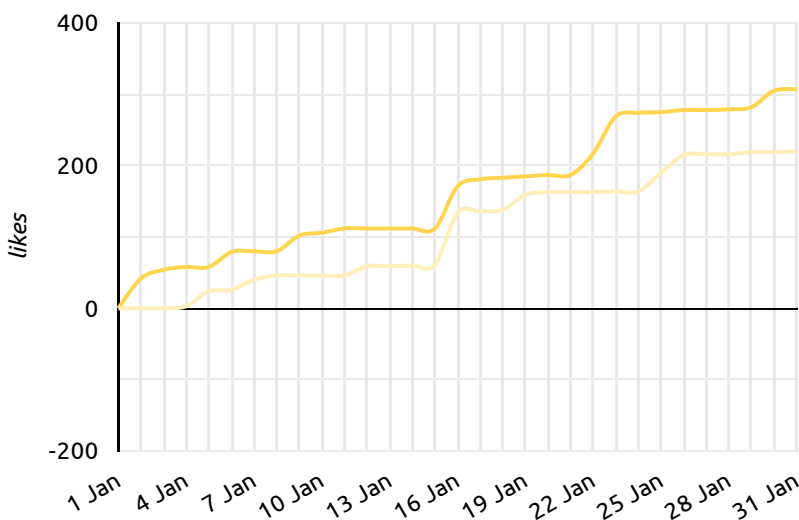

Twitter

(vs previous month)

Jan
2022

Tweets Published

6

0.0%

Impressions

21,748

↑ 90.2%

Engagement Rate (Avg)

5.15%

↓ -13.9%

Link Clicks

150

↑ 31.6%

Retweets

94

↑ 184.8%

Likes

307

↑ 39.5%

Keyword Research (Most Traffic)

Jan
2022

Query	Clicks ▾	Δ	Impressions	Site CTR	Average Position
spartan protocol	151	43 📈	606	24.92%	1.08
sparta coin	13	4 📈	521	2.5%	4.06
spartanprotocol	12	11 📈	14	85.71%	1.07
sparta protocol	10	-6 📉	166	6.02%	2.48
sparta token	9	7 📈	65	13.85%	2.97
sparta crypto	7	0	117	5.98%	3.62
spartan dex	4	3 📈	12	33.33%	5.08
blog spartans	3	2 📈	31	9.68%	4.52
busd faucet testnet	2	-	8	25%	10.25
spartan token	2	-	20	10%	3.25
spartan crypto	2	-1 📉	150	1.33%	3.66
spartan blockchain	2	-	10	20%	6.8
busd testnet metamask	1	-	1	100%	2
bsc testnet metamask	1	-	136	0.74%	14.99
bnb smart chain testnet faucet	1	-	4	25%	26.75
how to add bsc testnet to metamask	1	-	5	20%	10.6
busd testnet faucet	1	0	25	4%	10.04
bnb testnet faucet	1	-1 📉	34	2.94%	49.59
spartan coin	1	-3 📉	218	0.46%	5.26
bep2 swap	1	-	24	4.17%	11.5
sparta coin news	1	-	65	1.54%	5.02
binance smart chain faucet free bnb	1	-	9	11.11%	29.67