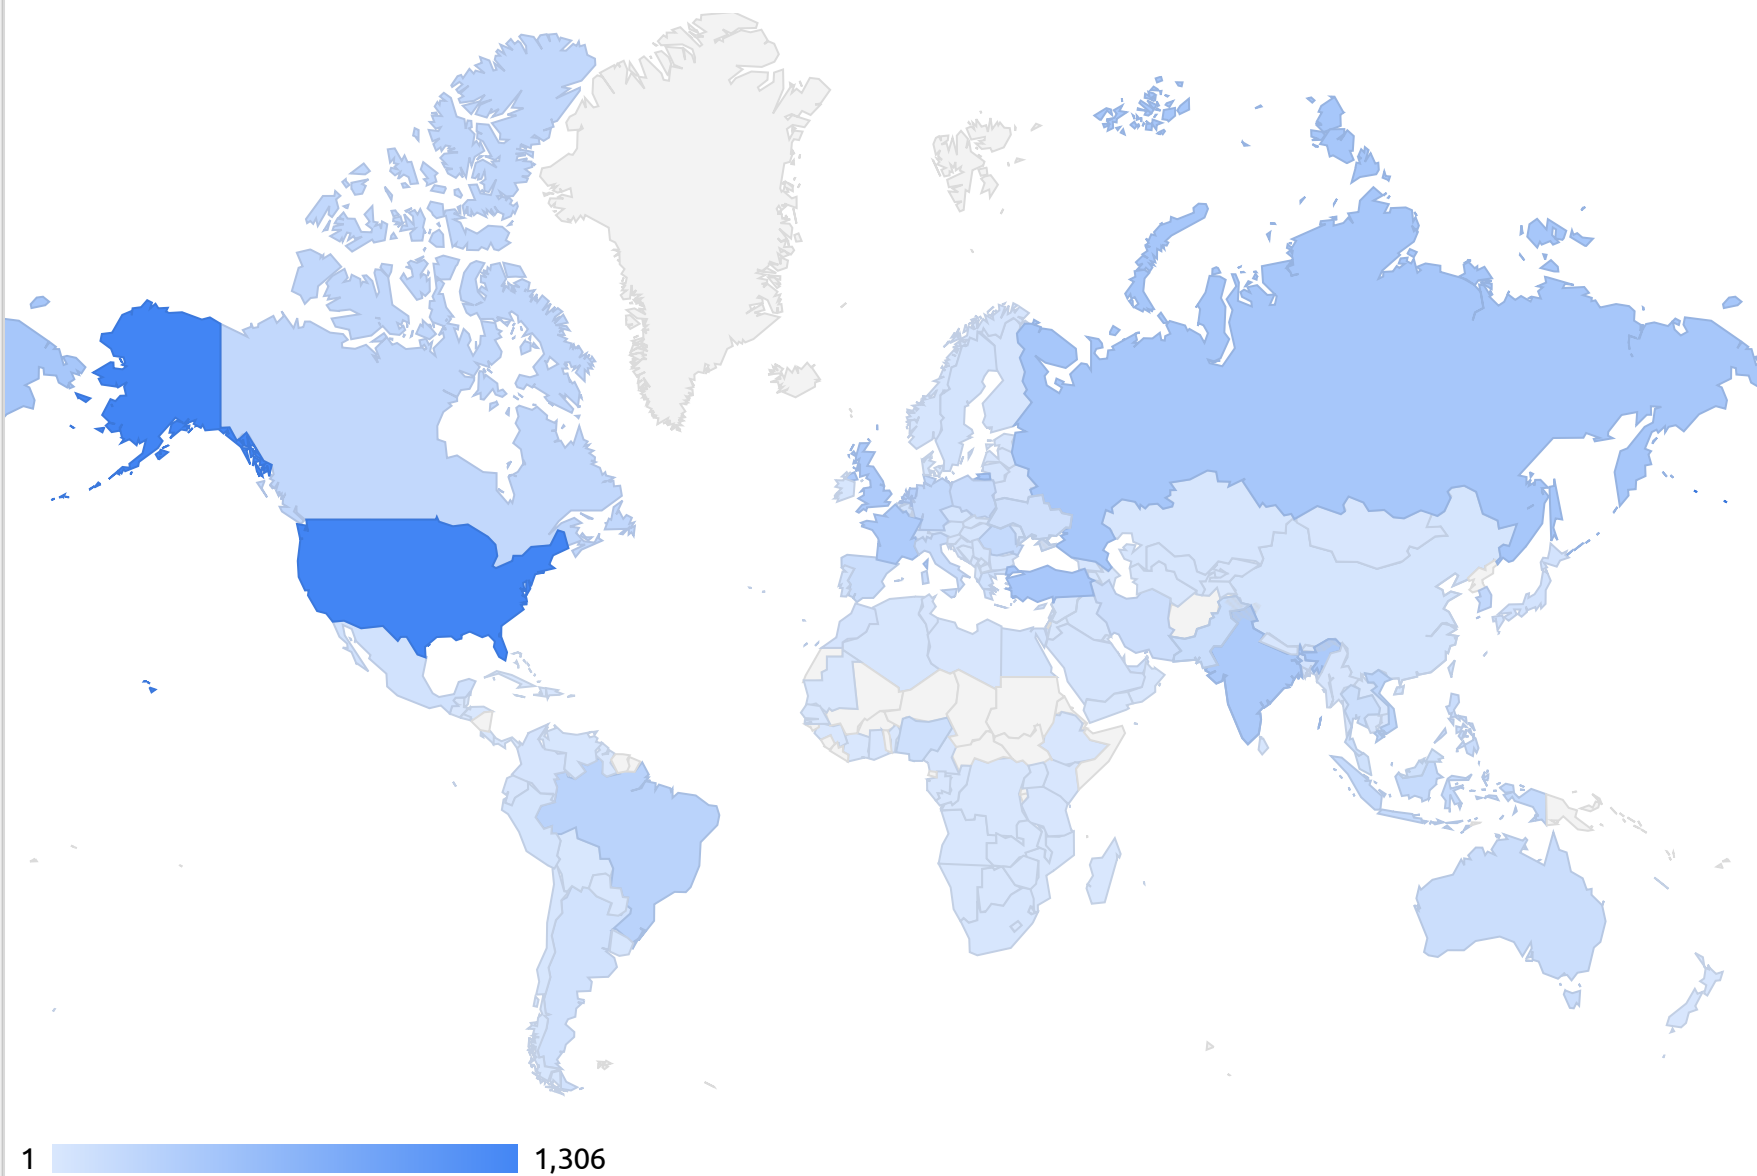

Geo (Summary)

Jan
2022

Country	Clicks	Impressions ▾	Site CTR	Average Position
United States	18	1,306	1.38%	33.65
Russia	4	432	0.93%	45.25
Türkiye	19	426	4.46%	15.57
India	15	388	3.87%	29.41
United Kingdom	22	384	5.73%	26.92
France	10	360	2.78%	11.88
Netherlands	22	289	7.61%	20.19
Brazil	11	271	4.06%	36.34
Vietnam	6	233	2.58%	28.19
Canada	16	203	7.88%	25.17
South Korea	7	200	3.5%	27.56
Germany	11	187	5.88%	20.96
Romania	15	177	8.47%	12.38