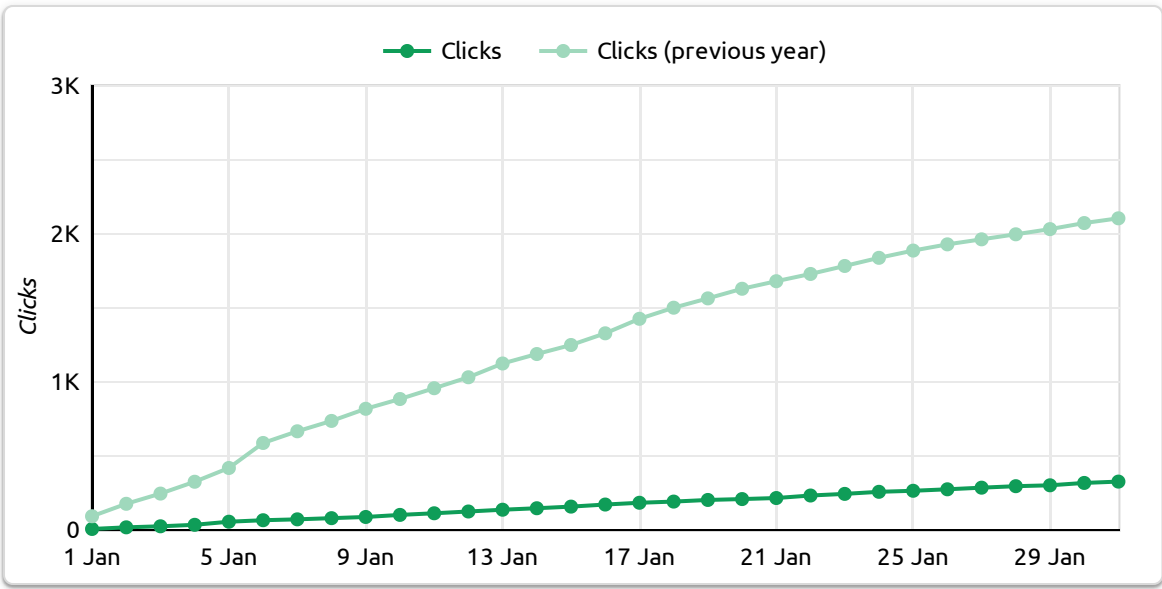

Google (Search Data)

Jan
2022

Impressions

8,375

↓ -71.3% from previous year

Clicks

327

↓ -84.5% from previous year

Twitter

(vs previous month)

Jan
2022

Tweets Published

6

0.0%

Impressions

21,748

↑ 90.2%

Engagement Rate (Avg)

5.15%

↓ -13.9%

Link Clicks

150

↑ 31.6%

Retweets