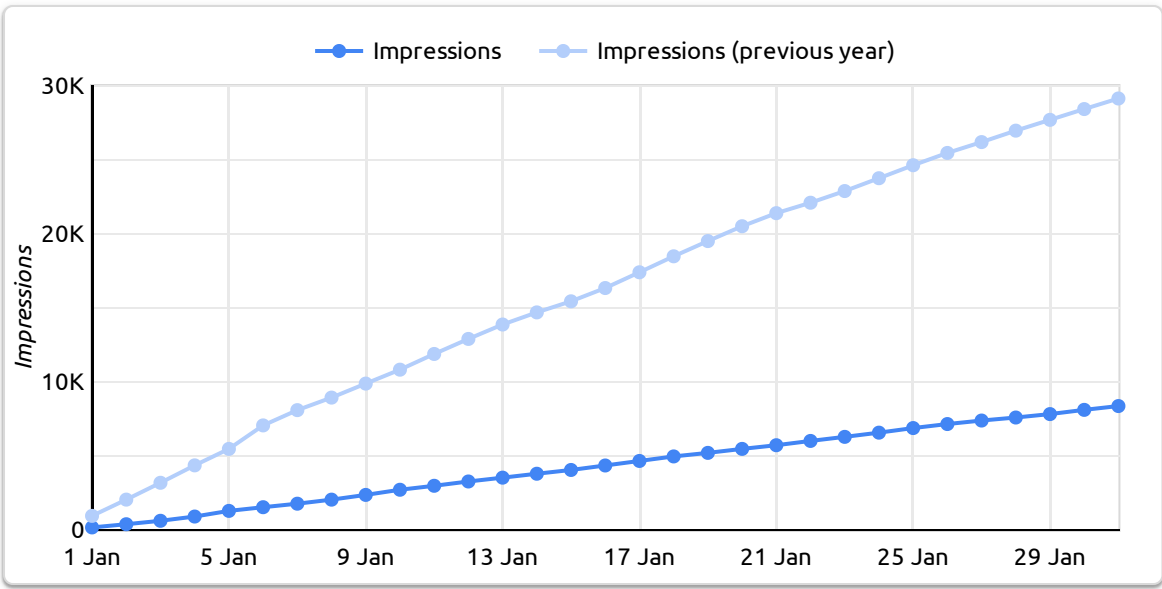

Google (Search Data)

Jan
2022

Impressions

8,375

↓ -71.3% from previous year

Clicks

327

↓ -84.5% from previous year

Twitter

(vs previous month)

Jan
2022

Tweets Published

6

0.0%

Impressions

21,748

↑ 90.2%

Engagement Rate (Avg)

5.15%

↓ -13.9%

Link Clicks

150

↑ 31.6%

Retweets

↓ -64.3% from previous year

Impressions

2,907

↓ -78.9% from previous year

Impressions

29

↓ -77.7% from previous year

Site CTR