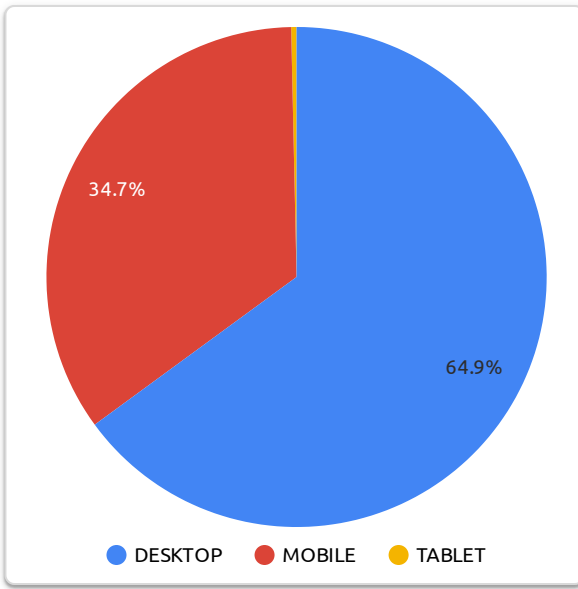

Google (Search Data)

Jan
2022

Impressions

8,375

↓ -71.3% from previous year

Clicks

327

↓ -84.5% from previous year