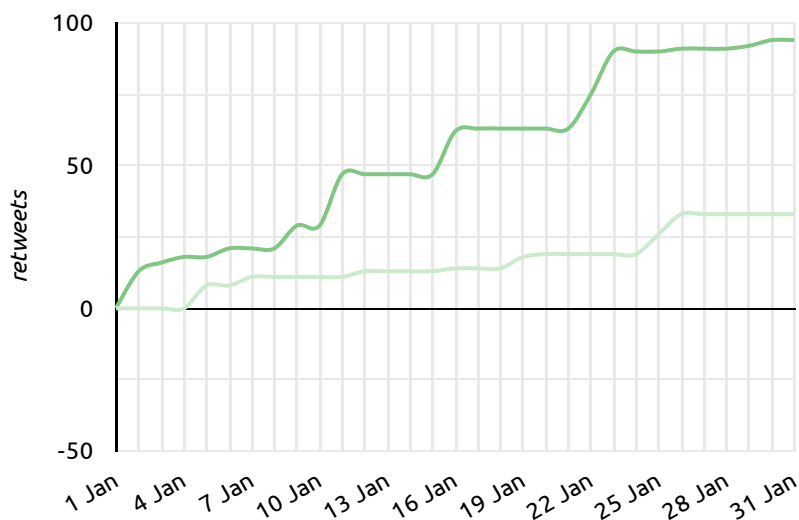

Twitter

(vs previous month)

Jan
2022

Tweets Published

6

0.0%

Impressions

21,748

↑ 90.2%

Engagement Rate (Avg)

5.15%

↓ -13.9%

Link Clicks

150

↑ 31.6%

Retweets

94

↑ 184.8%

Likes

307

↑ 39.5%

Keyword Research (Most Traffic)

Jan
2022

Query	Clicks ▾	Δ	Impressions	Site CTR	Average Position
spartan protocol	151	43 📈	606	24.92%	1.08
sparta coin	13	4 📈	521	2.5%	4.06
spartanprotocol	12	11 📈	14	85.71%	1.07
sparta protocol	10	-6 📉	166	6.02%	2.48
sparta token	9	7 📈	65	13.85%	2.97
sparta crypto	7	0	117	5.98%	3.62
spartan dex	4	3 📈	12	33.33%	5.08
blog spartans	3	2 📈	31	9.68%	4.52
busd faucet testnet	2	-	8	25%	10.25
spartan token	2	-	20	10%	3.25
spartan crypto	2	-1 📉	150	1.33%	3.66
spartan blockchain	2	-	10	20%	6.8
busd testnet metamask	1	-	1	100%	2
bsc testnet metamask	1	-	136	0.74%	14.99
bnb smart chain testnet faucet	1	-	4	25%	26.75
how to add bsc testnet to metamask	1	-	5	20%	10.6
busd testnet faucet	1	0	25	4%	10.04
bnb testnet faucet	1	-1 📉	34	2.94%	49.59
spartan coin	1	-3 📉	218	0.46%	5.26
bep2 swap	1	-	24	4.17%	11.5
sparta coin news	1	-	65	1.54%	5.02
binance smart chain faucet free bnb	1	-	9	11.11%	29.67