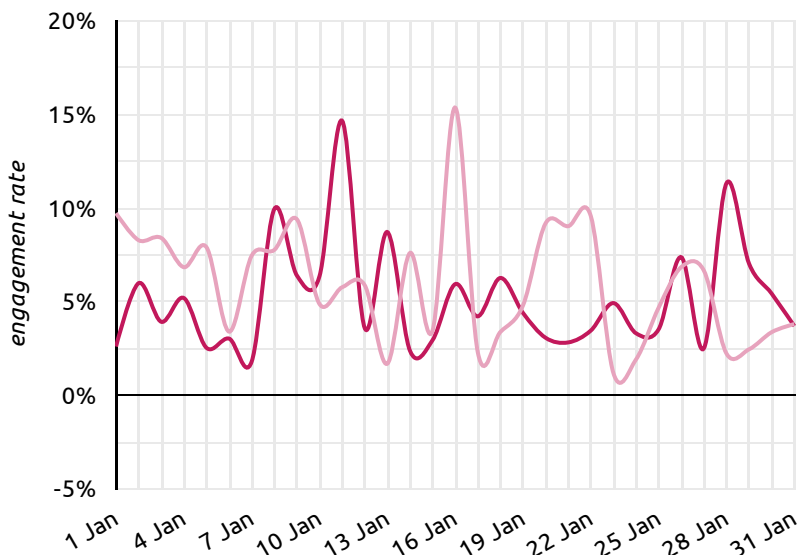

↑ 90.2%

Engagement Rate (Avg)

5.15%

↓ -13.9%

Link Clicks

150

↑ 31.6%

Retweets