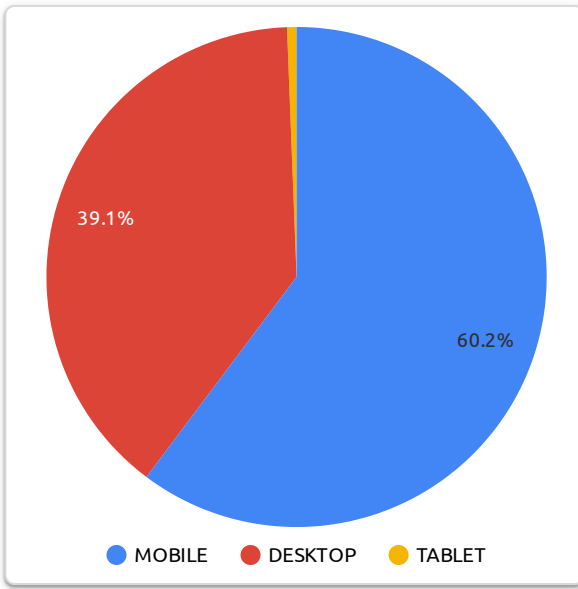

Google (Search Data)

Jan
2022

Impressions

8,375

↓ -71.3% from previous year

Clicks

327

↓ -84.5% from previous year