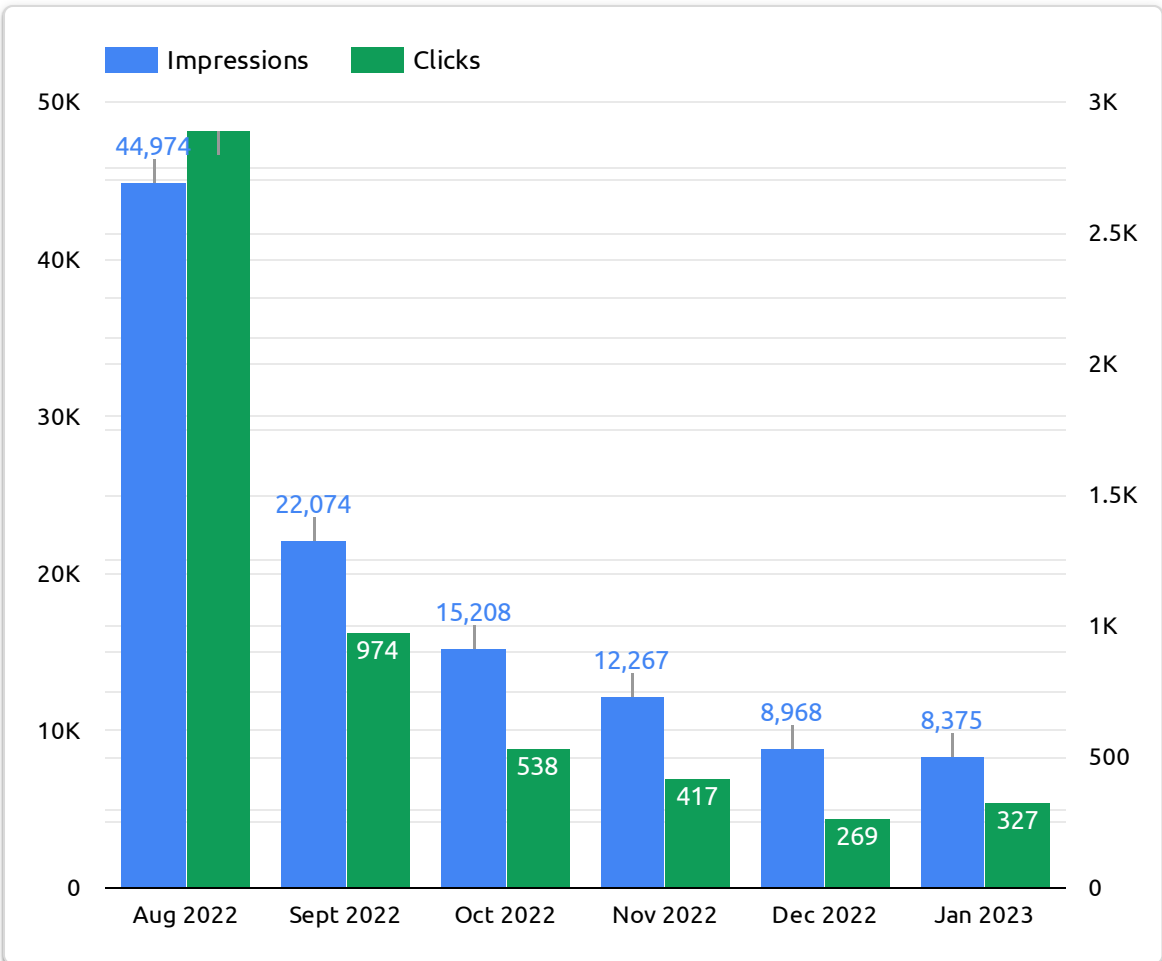

Google (Search Data)

Jan
2022

Impressions

8,375

↓ -71.3% from previous year

Clicks

327

↓ -84.5% from previous year

Twitter

(vs previous month)

Jan
2022

Tweets Published

6

0.0%

Impressions

21,748

↑ 90.2%

Engagement Rate (Avg)

5.15%

↓ -13.9%

Link Clicks

150

↑ 31.6%

Retweets

↓ -64.3% from previous year

Impressions

2,907

↓ -78.9% from previous year

Impressions

29

↓ -77.7% from previous year

Site CTR