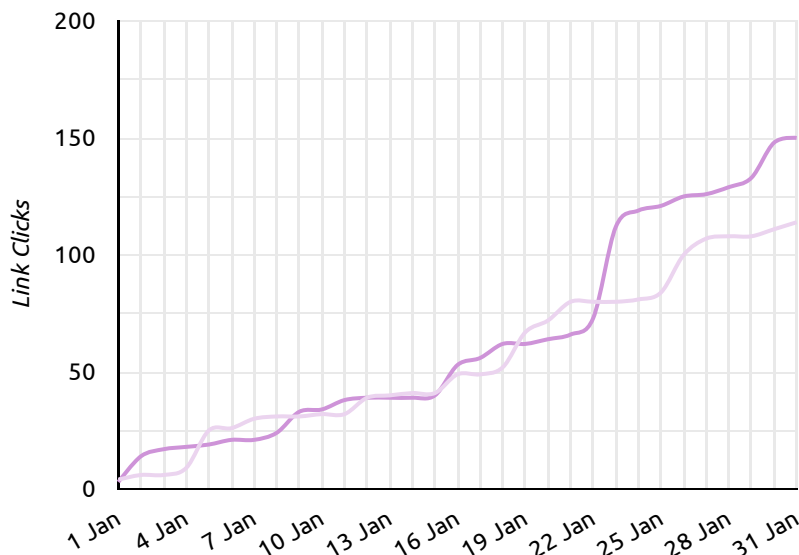

Twitter

(vs previous month)

Jan
2022

Tweets Published

6

0.0%

Impressions

21,748

↑ 90.2%

Engagement Rate (Avg)

5.15%

↓ -13.9%

Link Clicks

150

↑ 31.6%

Retweets

94

↑ 184.8%

Likes

307

↑ 39.5%

Keyword Research (Most Traffic)

Jan
2022

Query	Clicks ▾	Δ	Impressions	Site CTR	Average Position
spartan protocol	151	43 📈	606	24.92%	1.08
sparta coin	13	4 📈	521	2.5%	4.06
spartanprotocol	12	11 📈	14	85.71%	1.07
sparta protocol	10	-6 📉	166	6.02%	2.48
sparta token	9	7 📈	65	13.85%	2.97
sparta crypto	7	0	117	5.98%	3.62
spartan dex	4	3 📈	12	33.33%	5.08
blog spartans	3	2 📈	31	9.68%	4.52
busd faucet testnet	2	-	8	25%	10.25
spartan token	2	-	20	10%	3.25
spartan crypto	2	-1 📉	150	1.33%	3.66
spartan blockchain	2	-	10	20%	6.8
busd testnet metamask	1	-	1	100%	2
bsc testnet metamask	1	-	136	0.74%	14.99
bnb smart chain testnet faucet	1	-	4	25%	26.75
how to add bsc testnet to metamask	1	-	5	20%	10.6
busd testnet faucet	1	0	25	4%	10.04
bnb testnet faucet	1	-1 📉	34	2.94%	49.59
spartan coin	1	-3 📉	218	0.46%	5.26
bep2 swap	1	-	24	4.17%	11.5
sparta coin news	1	-	65	1.54%	5.02
binance smart chain faucet free bnb	1	-	9	11.11%	29.67