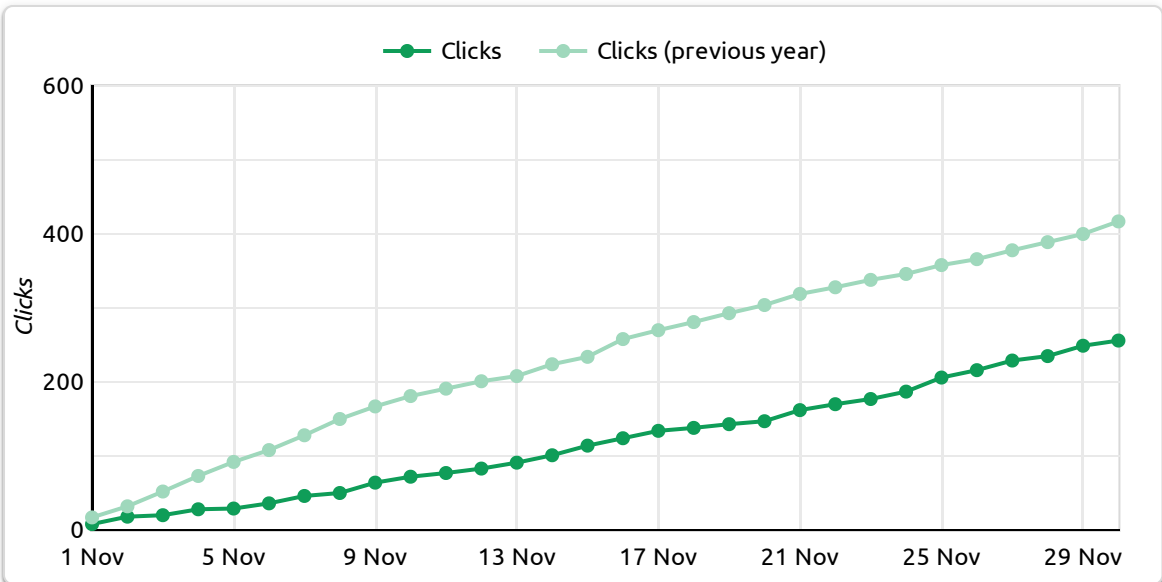

# Google (Search Data)

Nov  
2023

Impressions  
**6,430**  
↓ -47.6% from previous year

Clicks  
**256**  
↓ -38.6% from previous year

# Twitter

(vs previous month)

Nov  
2023

engagements

921

↑ 15.6%

Impressions

7,744

↑ 21.7%

Engagement Rate (Avg)

13.57%

↓ -16.7%

Link Clicks

17

↓ -52.8%

Retweets

↑ 16.6% from previous year

Site CTR

10.00%

↑ 175.0% from previous year

Device Category

Average Position ^

Clicks

Impressions