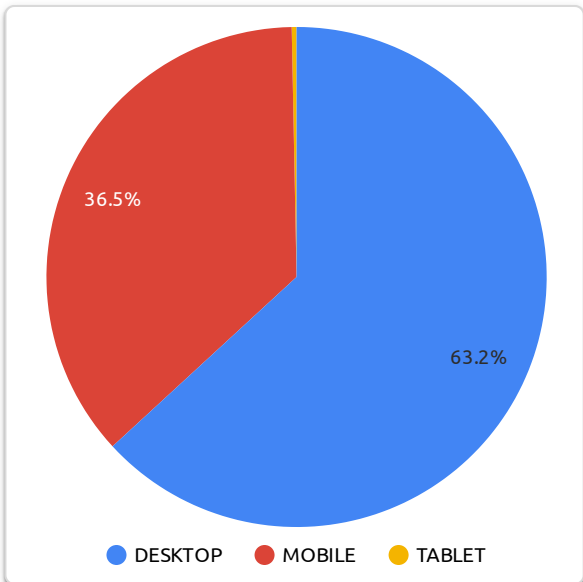

# Google (Search Data)

Nov  
2023

Impressions  
**6,430**  
↓ -47.6% from previous year

Clicks  
**256**  
↓ -38.6% from previous year

# Twitter

(vs previous month)

Nov  
2023

engagements

921

↑ 15.6%

Impressions

7,744