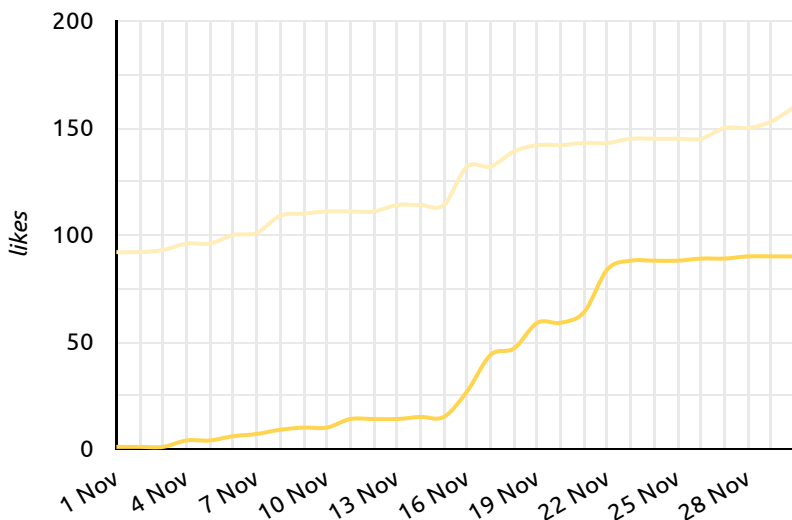

# Twitter

(vs previous month)

Nov  
2023

engagements

921

↑ 15.6%

Impressions

7,744

↑ 21.7%

Engagement Rate (Avg)

13.57%

↓ -16.7%

Link Clicks

17

↓ -52.8%

Retweets

31

↑ 82.4%

Likes

90

↓ -43.8%

# Keyword Research (Most Traffic)

Nov  
2023

Query	Clicks ▾	Δ	Impressions	Site CTR	Average Position
spartan protocol	96	37 📈	1,325	7.25%	1.03
sparta crypto	20	10 📈	159	12.58%	2.68
sparta coin	16	1 📈	506	3.16%	5.05
sparta token	10	3 📈	165	6.06%	3.49
sparta protocol	8	1 📈	45	17.78%	2.11
spartan crypto	6	3 📈	109	5.5%	3.21
swap bep2 to bep20	2	-	26	7.69%	7.46
bnb smart chain faucet	2	-	14	14.29%	31
bep2 swap	2	0	49	4.08%	7.33
spartan blockchain	1	0	22	4.55%	6.59
binance smart chain faucet free bnb	1	-	12	8.33%	30.58
bsc testnet faucet	1	0	39	2.56%	24.82
bnb testnet faucet	1	0	71	1.41%	36.24
test bnb faucet	1	-	8	12.5%	39.25
blog spartanas	1	-	1	100%	3
spartan token	1	0	26	3.85%	2.19
spartan coin	1	0	108	0.93%	7.25