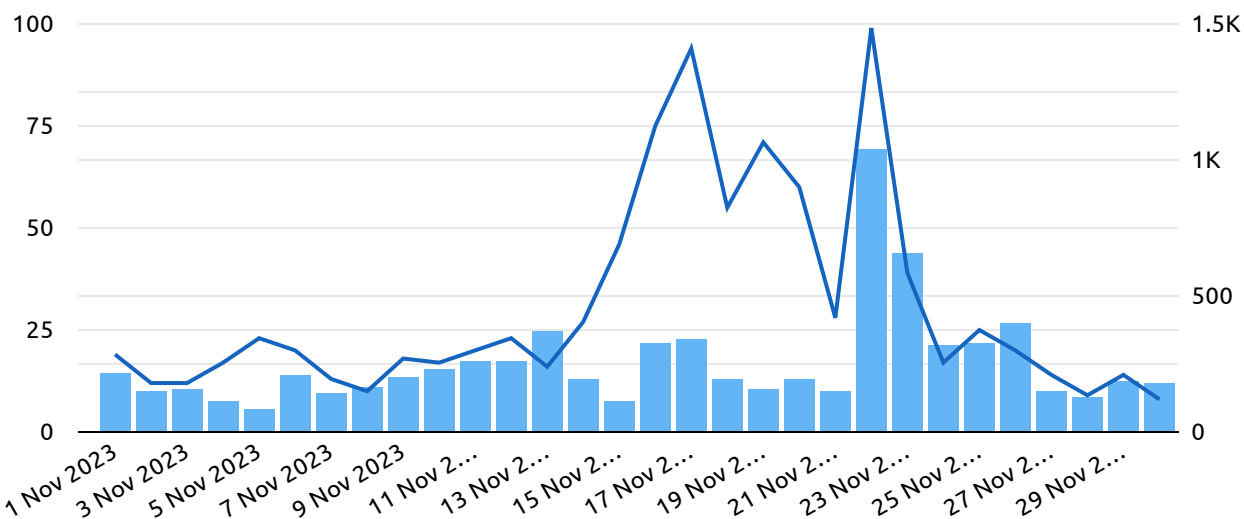

# Google (Search Data)

Nov  
2023

Impressions  
**6,430**  
↓ -47.6% from previous year

Clicks  
**256**  
↓ -38.6% from previous year

# Twitter

(vs previous month)

Nov  
2023

engagements

921

↑ 15.6%

Impressions

7,744

↑ 21.7%

Engagement Rate (Avg)

13.57%

↓ -16.7%

Link Clicks

17

↓ -52.8%

Retweets