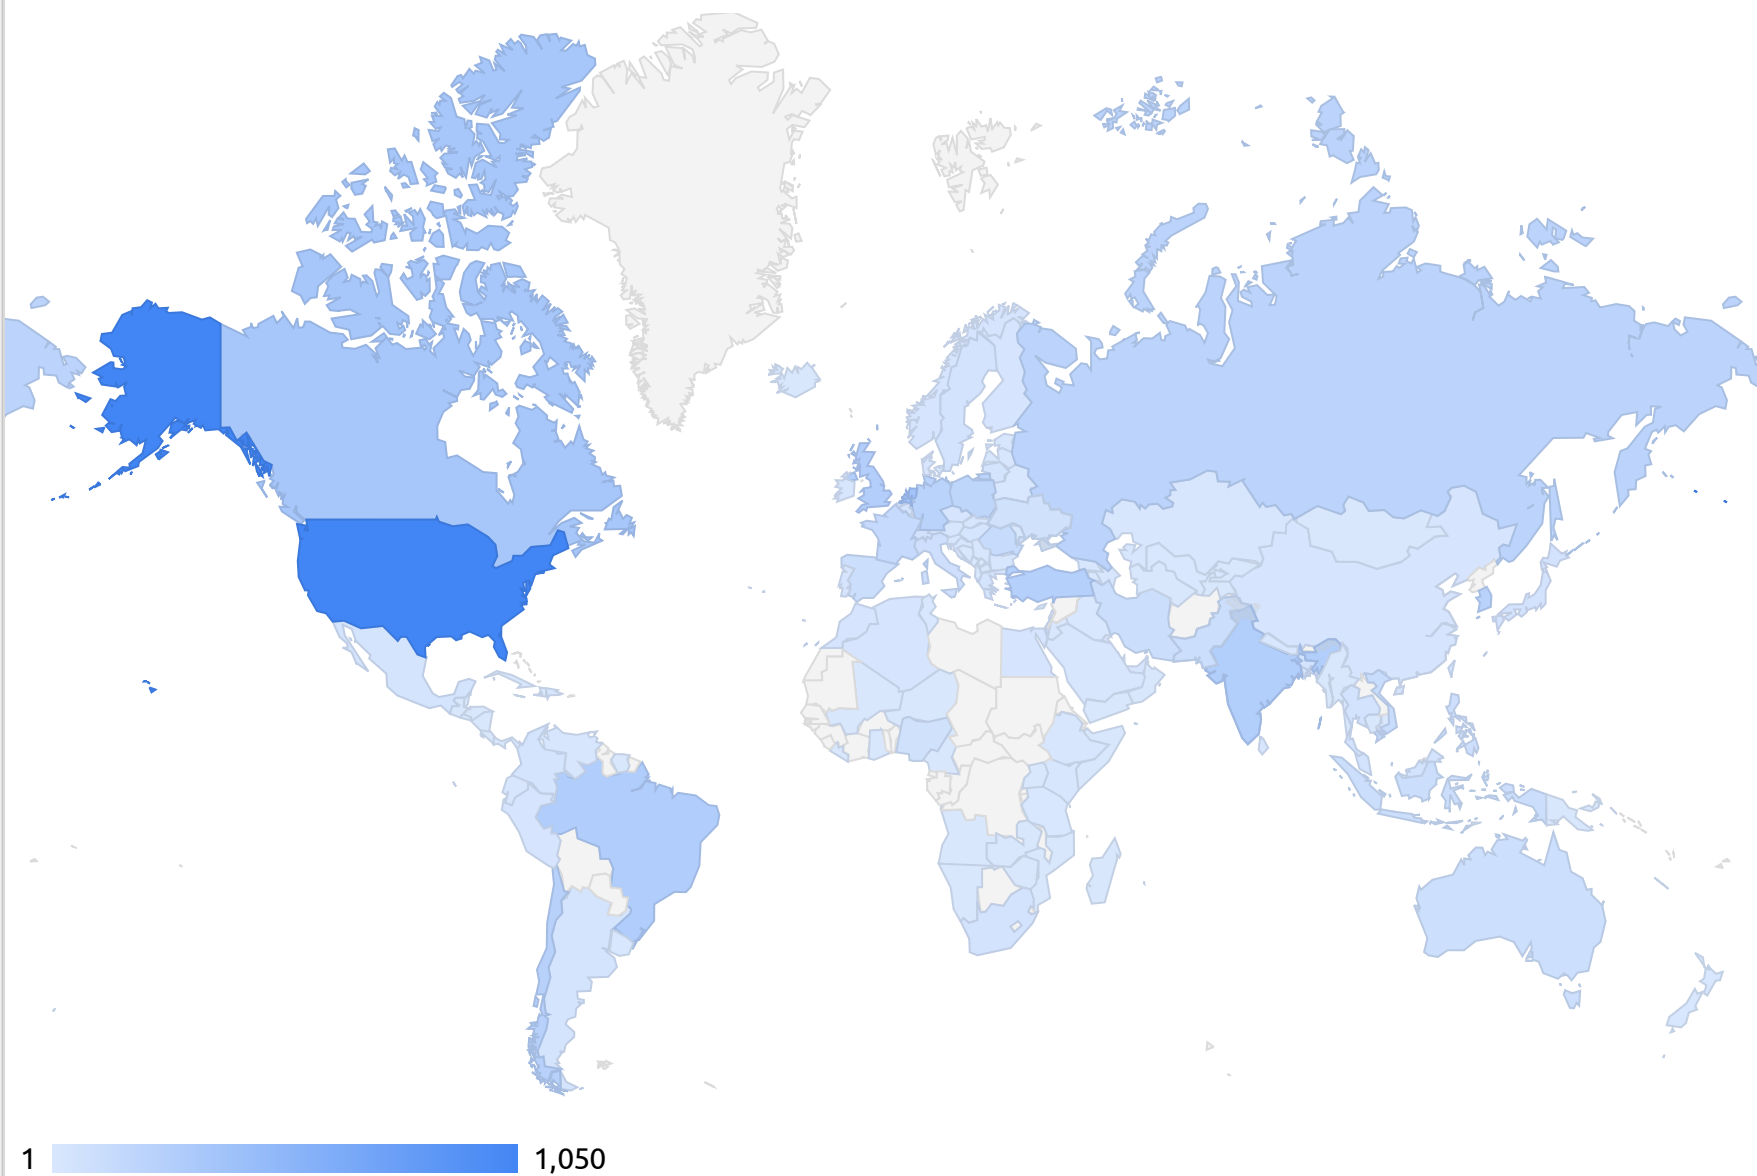

# Geo (Summary)

Nov  
2023

Country	Clicks	Impressions ▾	Site CTR	Average Position
United States	25	1,050	2.38%	30.3
Netherlands	10	374	2.67%	7.68
Canada	6	348	1.72%	8.51
Brazil	3	276	1.09%	28.45
India	6	271	2.21%	35.8
United Kingdom	11	268	4.1%	21.08
Türkiye	27	251	10.76%	13.74
Chile	0	235	0%	3.03
South Korea	4	221	1.81%	38.52
Germany	9	219	4.11%	17.63
Russia	4	201	1.99%	44.48
Poland	11	184	5.98%	13.24
France	12	139	8.63%	17.83