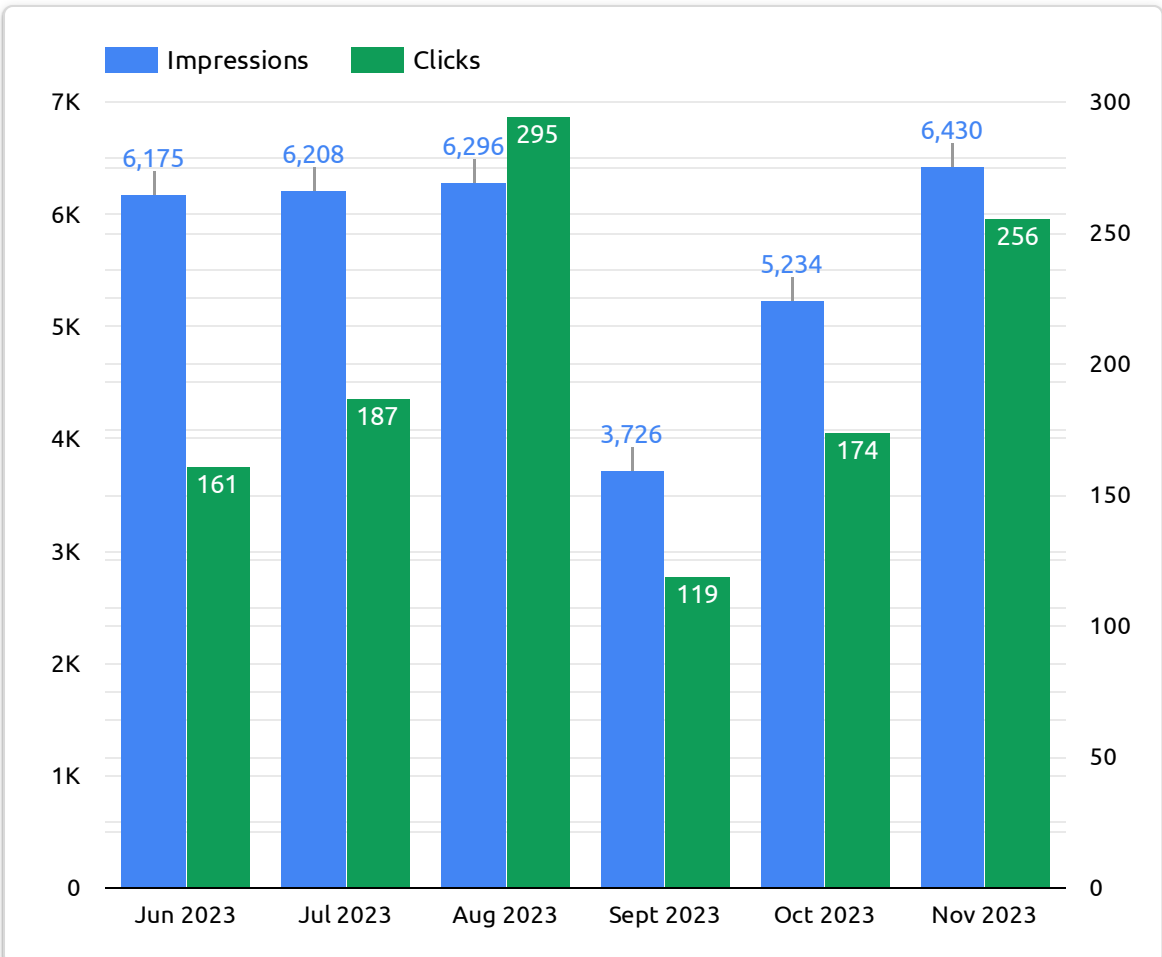

# Google (Search Data)

Nov  
2023

Impressions  
**6,430**  
↓ -47.6% from previous year

Clicks  
**256**  
↓ -38.6% from previous year

# Twitter

(vs previous month)

Nov  
2023

engagements

921

↑ 15.6%

Impressions

7,744

↑ 21.7%

Engagement Rate (Avg)

13.57%

↓ -16.7%

Link Clicks

17

↓ -52.8%

Retweets

31

↑ 82.4%

Likes

90

↓ -43.8%