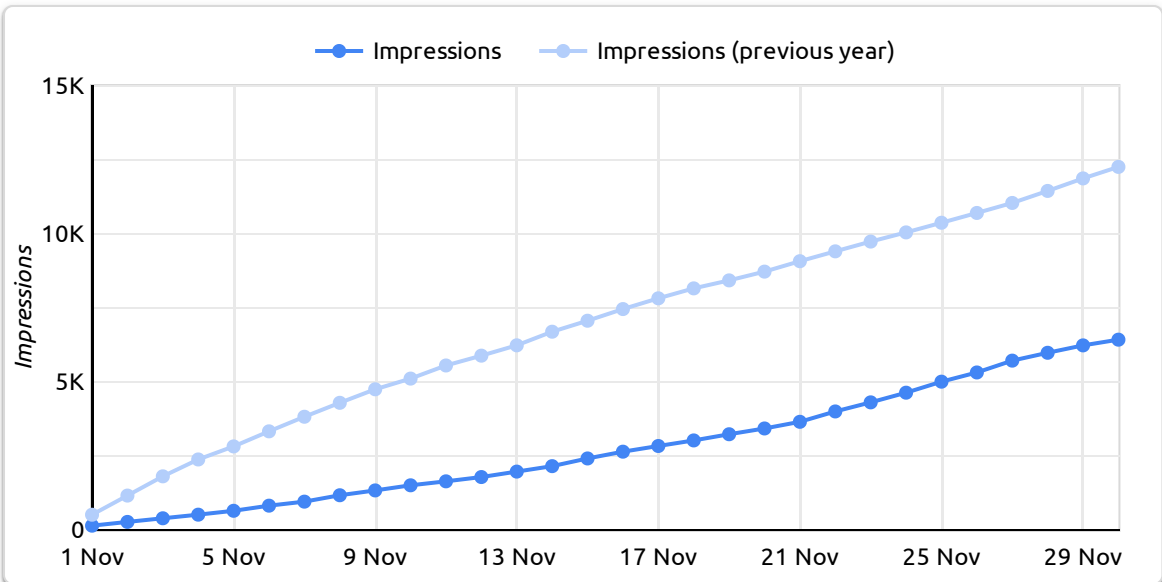

# Google (Search Data)

Nov  
2023

Impressions  
**6,430**  
↓ -47.6% from previous year

Clicks  
**256**  
↓ -38.6% from previous year

# Twitter

(vs previous month)

Nov  
2023

engagements

921

↑ 15.6%

Impressions

7,744

↑ 21.7%

Engagement Rate (Avg)

13.57%

↓ -16.7%

Link Clicks

17

↓ -52.8%

Retweets

↑ 16.6% from previous year

Site CTR

10.00%

↑ 175.0% from previous year

Device Category

Average Position ^

Clicks

Impressions