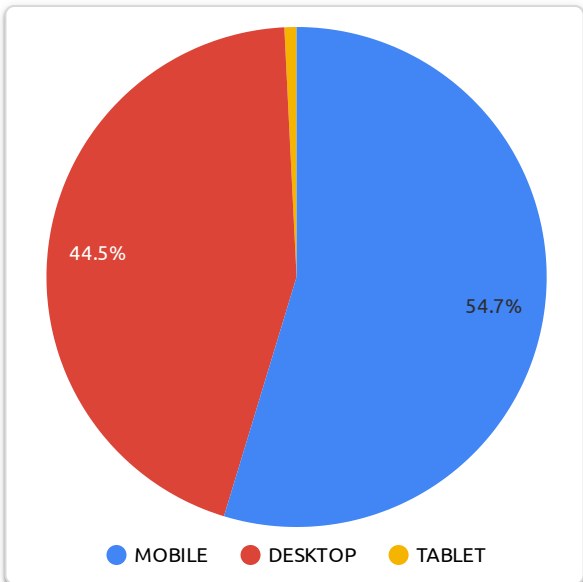

# Google (Search Data)

Nov  
2023

Impressions  
**6,430**  
↓ -47.6% from previous year

Clicks  
**256**  
↓ -38.6% from previous year

# Twitter

(vs previous month)

Nov  
2023

engagements

921

↑ 15.6%

Impressions

7,744