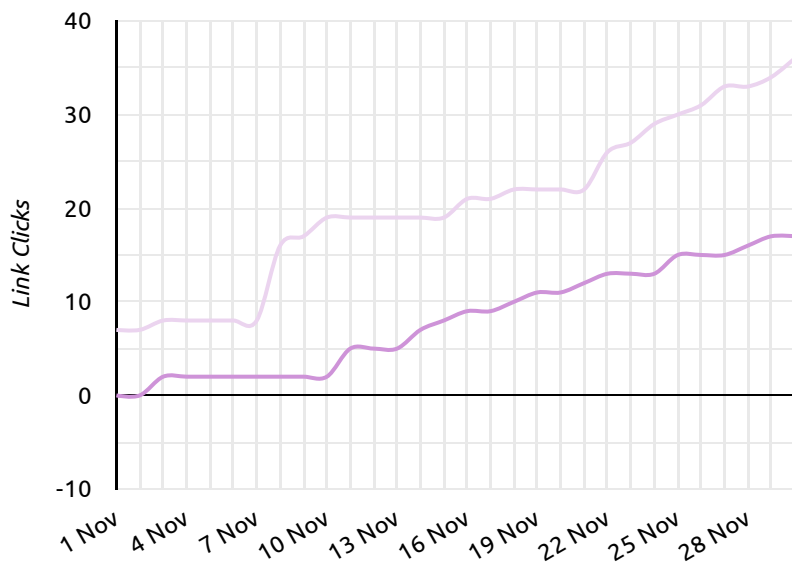

# Twitter

(vs previous month)

Nov  
2023

engagements

921

↑ 15.6%

Impressions

7,744

↑ 21.7%

Engagement Rate (Avg)

13.57%

↓ -16.7%

Link Clicks

17

↓ -52.8%

Retweets

31

↑ 82.4%

Likes

90

↓ -43.8%

# Keyword Research (Most Traffic)

Nov  
2023

Query	Clicks ▾	Δ	Impressions	Site CTR	Average Position
spartan protocol	96	37 📈	1,325	7.25%	1.03
sparta crypto	20	10 📈	159	12.58%	2.68
sparta coin	16	1 📈	506	3.16%	5.05
sparta token	10	3 📈	165	6.06%	3.49
sparta protocol	8	1 📈	45	17.78%	2.11
spartan crypto	6	3 📈	109	5.5%	3.21
swap bep2 to bep20	2	-	26	7.69%	7.46
bnb smart chain faucet	2	-	14	14.29%	31
bep2 swap	2	0	49	4.08%	7.33
spartan blockchain	1	0	22	4.55%	6.59
binance smart chain faucet free bnb	1	-	12	8.33%	30.58
bsc testnet faucet	1	0	39	2.56%	24.82
bnb testnet faucet	1	0	71	1.41%	36.24
test bnb faucet	1	-	8	12.5%	39.25
blog spartanas	1	-	1	100%	3
spartan token	1	0	26	3.85%	2.19
spartan coin	1	0	108	0.93%	7.25