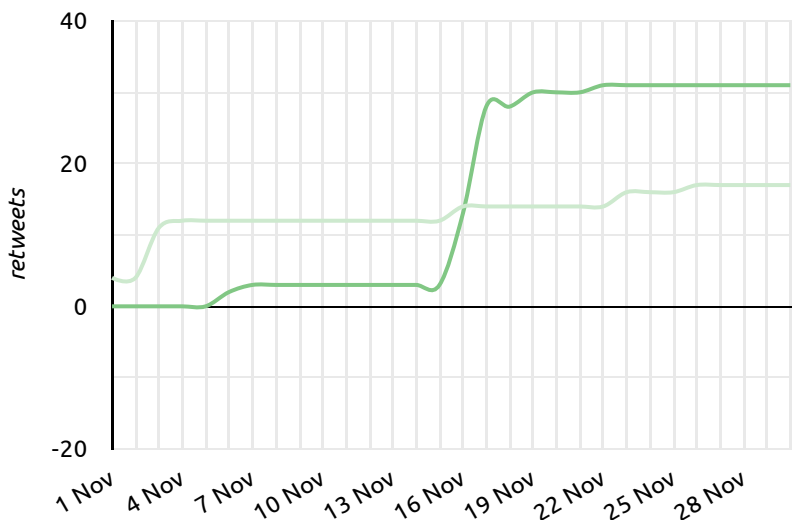

↑ 21.7%

Engagement Rate (Avg)

13.57%

↓ -16.7%

Link Clicks

17

↓ -52.8%

Retweets

31

↑ 82.4%

Likes

90

↓ -43.8%

# Keyword Research (Most Traffic)

Nov  
2023

Query	Clicks ▾	Δ	Impressions	Site CTR	Average Position
spartan protocol	96	37 📈	1,325	7.25%	1.03
sparta crypto	20	10 📈	159	12.58%	2.68
sparta coin	16	1 📈	506	3.16%	5.05
sparta token	10	3 📈	165	6.06%	3.49
sparta protocol	8	1 📈	45	17.78%	2.11
spartan crypto	6	3 📈	109	5.5%	3.21
swap bep2 to bep20	2	-	26	7.69%	7.46
bnb smart chain faucet	2	-	14	14.29%	31
bep2 swap	2	0	49	4.08%	7.33
spartan blockchain	1	0	22	4.55%	6.59
binance smart chain faucet free bnb	1	-	12	8.33%	30.58
bsc testnet faucet	1	0	39	2.56%	24.82
bnb testnet faucet	1	0	71	1.41%	36.24
test bnb faucet	1	-	8	12.5%	39.25
blog spartanas	1	-	1	100%	3
spartan token	1	0	26	3.85%	2.19
spartan coin	1	0	108	0.93%	7.25