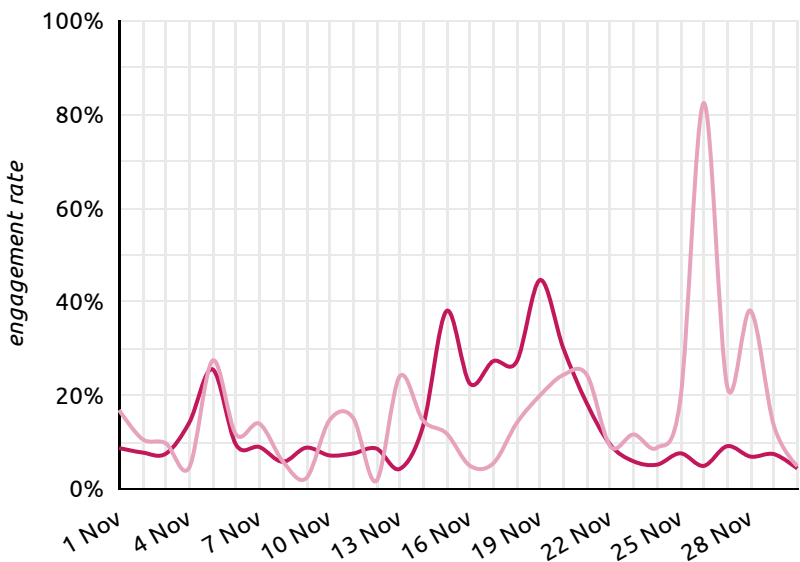

# Twitter

(vs previous month)

Nov  
2023

engagements

921

↑ 15.6%

Impressions

7,744

↑ 21.7%

Engagement Rate (Avg)

13.57%

↓ -16.7%

Link Clicks

17

↓ -52.8%

Retweets

31

↑ 82.4%

Likes

90

↓ -43.8%