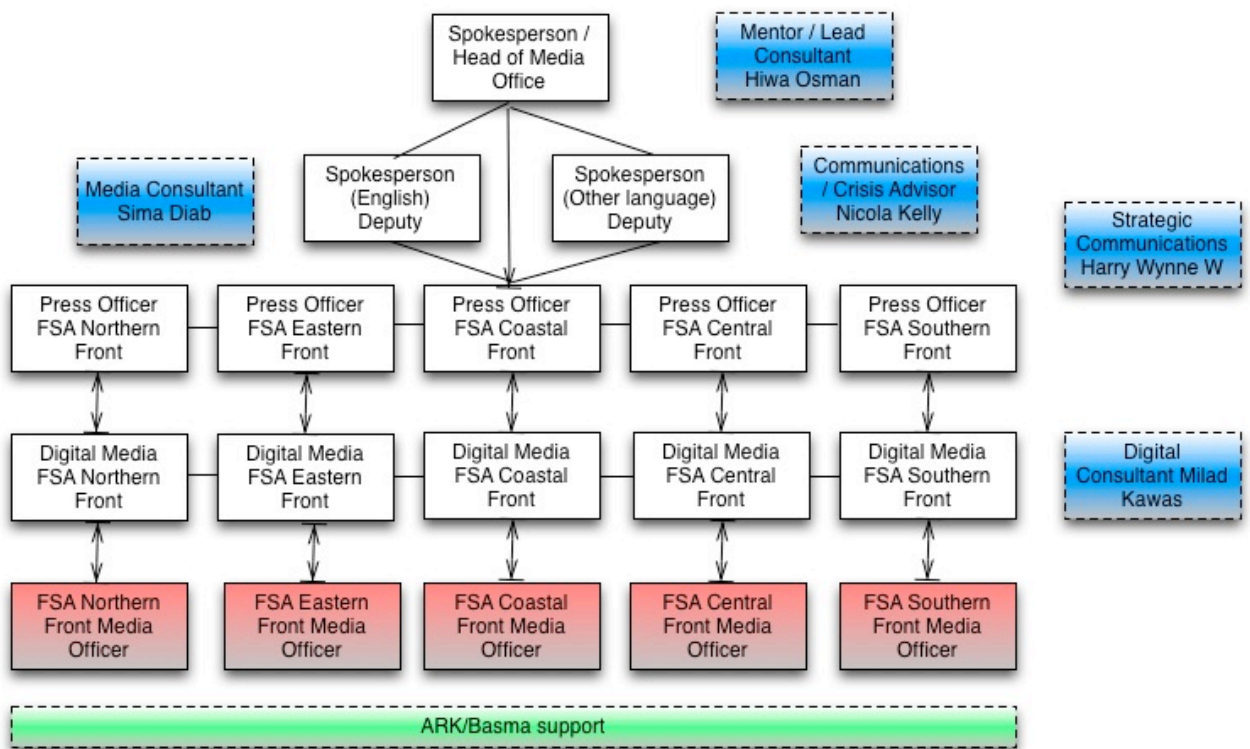

# 1. RESOURCES

ARK will deliver this project with the following core team:

Project Role	Name	Relevant Expertise
Mentor / Lead Consultant	Hiwa Osman	10 years
Strategic Communications	Harry Wynne-Williams	15 years
Media Advisor	Nicola Kelly	6 years
Digital Advisor	Dr Milad Kawas Cale	7 years
Communications Consultant	Sima Diab	7 years

**Figure 7:** Project Organogram. Core project team advisor posts are shown in blue. Core SMC Media Office in white and FSA Media Officers in red.