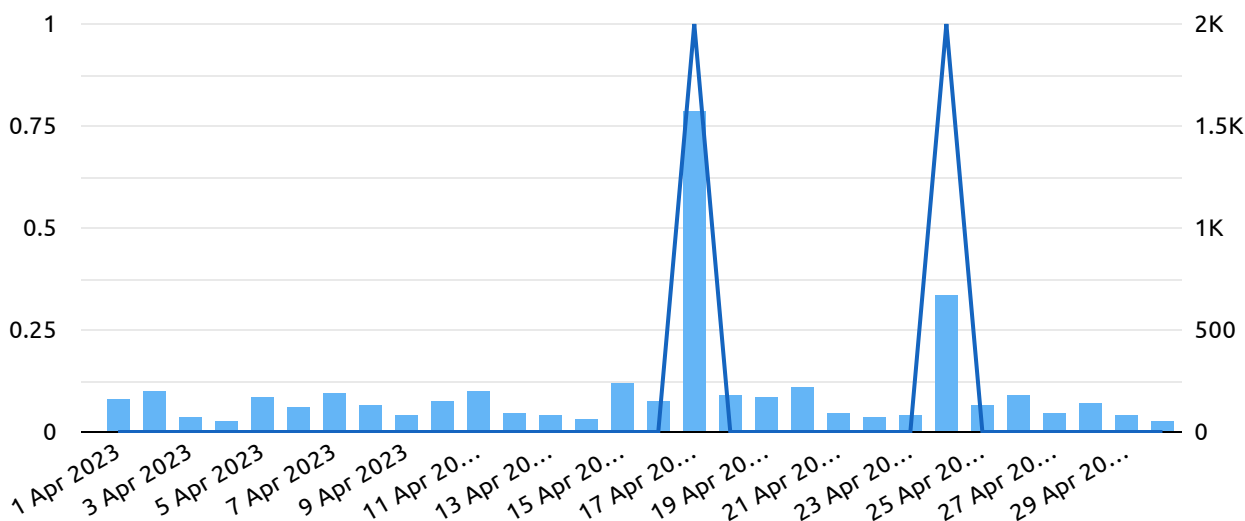

# Google (Search Data)

April  
2023

Impressions  
**11,774**  
↓ -58.4% from previous year

Clicks  
**289**  
↓ -72.5% from previous year

# Twitter

(vs previous month)

April  
2023

Tweets Published

2

↓ -50.0%

Impressions

6,064