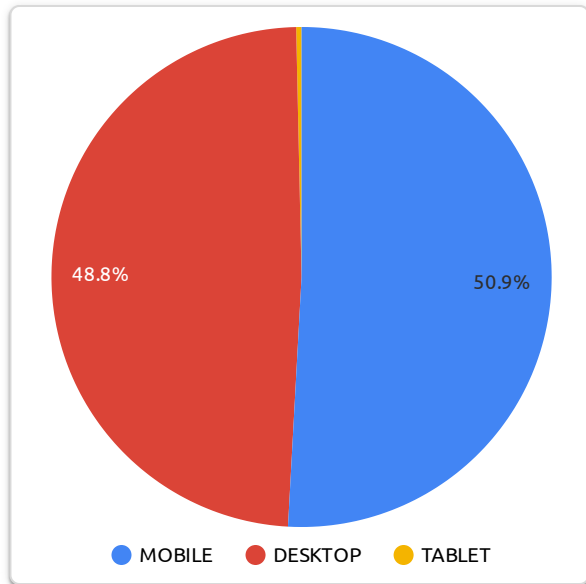

# Google (Search Data)

April  
2023

Impressions  
**11,774**  
↓ -58.4% from previous year

Clicks  
**289**  
↓ -72.5% from previous year