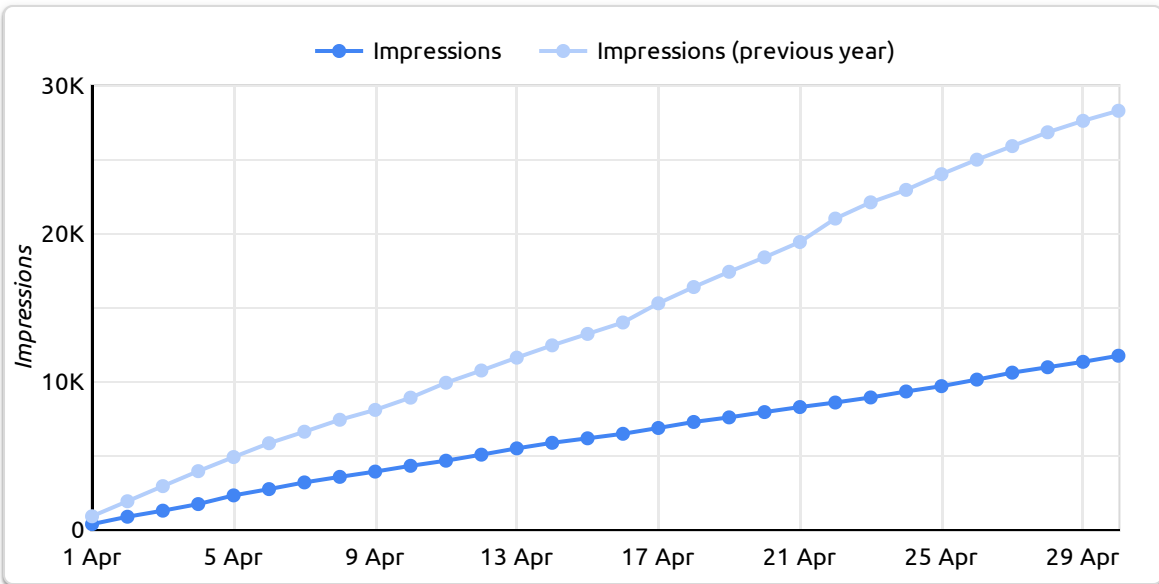

# Google (Search Data)

April  
2023

Impressions  
**11,774**  
↓ -58.4% from previous year

Clicks  
**289**  
↓ -72.5% from previous year

# Twitter

(vs previous month)

April  
2023

Tweets Published

2

↓ -50.0%

Impressions

6,064

↓ -18.6%

Engagement Rate (Avg)

3.88%

↑ 3.5%

Link Clicks

39

↓ -17.0%

Retweets

12

↓ -7.7%

Likes

38

↓ -60.0%