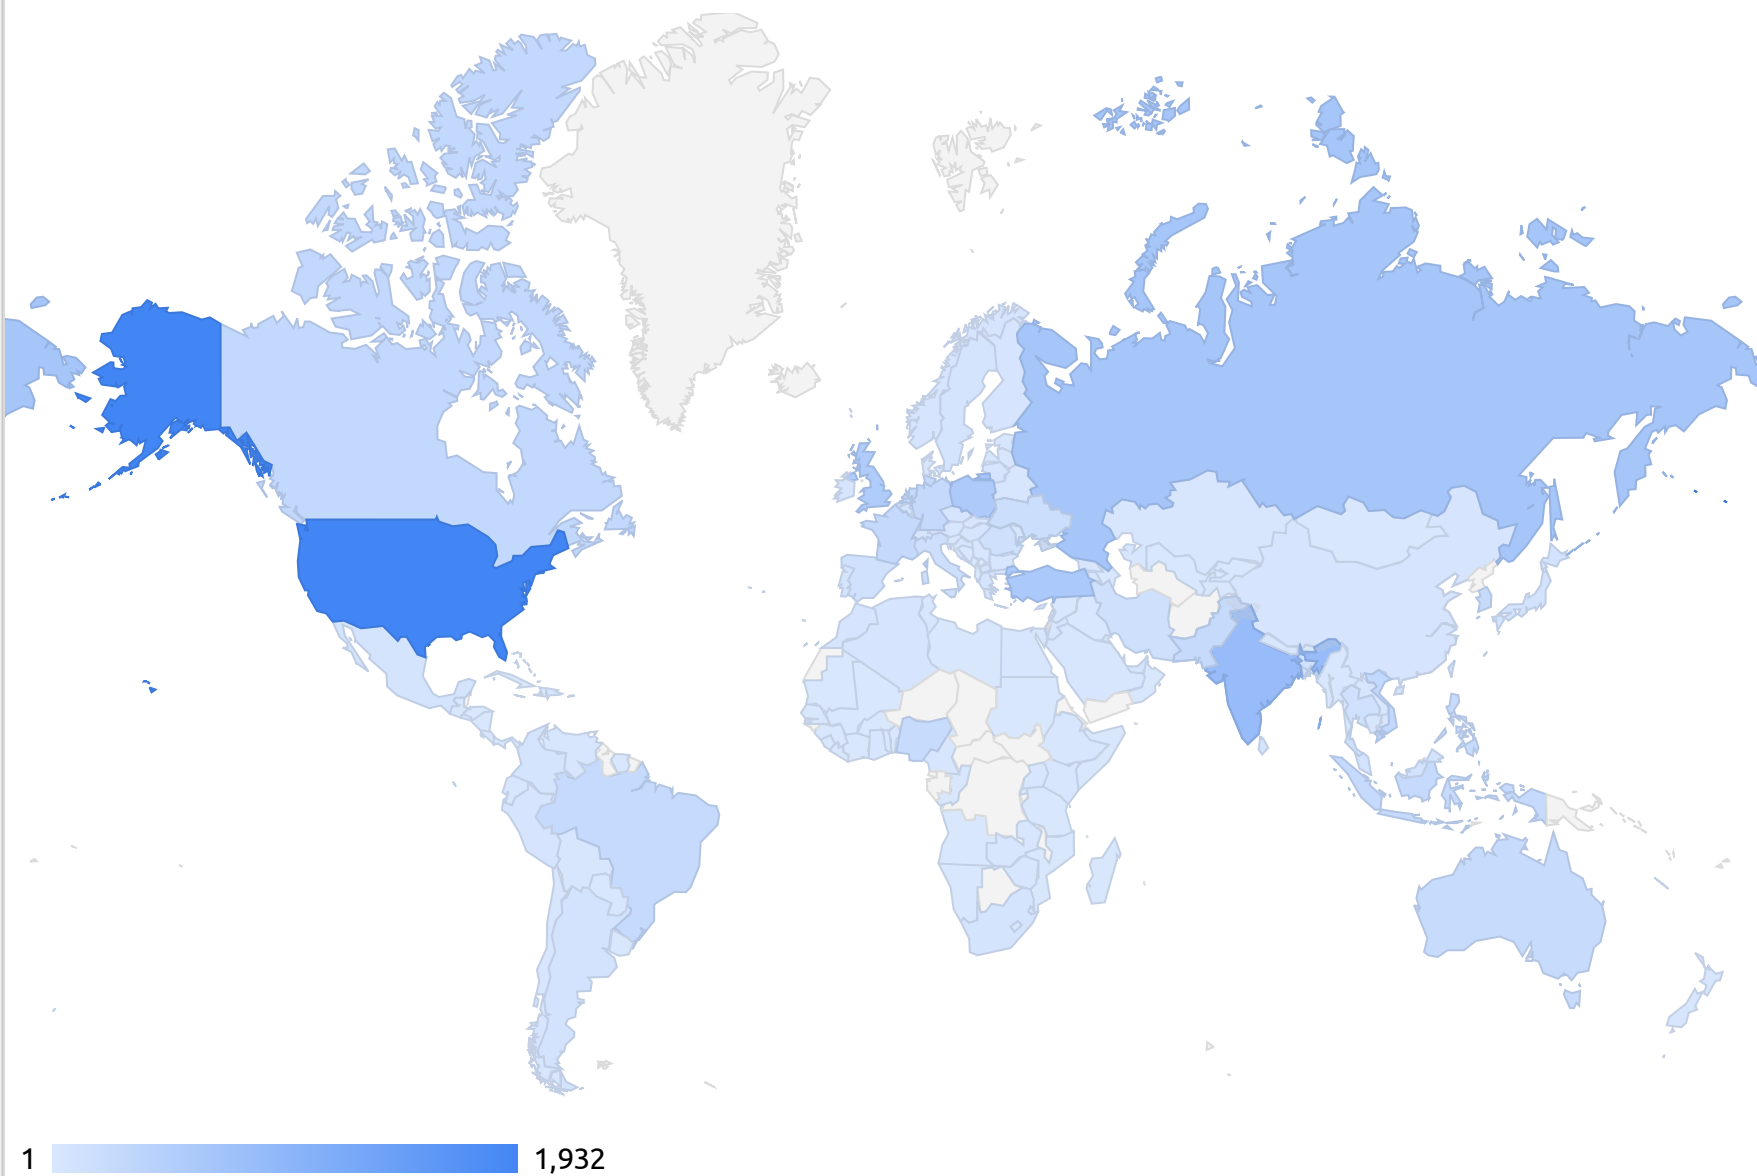

# Geo (Summary)

April  
2023

Country	Clicks	Impressions ▾	Site CTR	Average Position
United States	18	1,932	0.93%	34.52
India	16	847	1.89%	29.3
Russia	7	656	1.07%	44.74
Türkiye	24	587	4.09%	23.88
Poland	28	563	4.97%	8.36
United Kingdom	13	539	2.41%	22.45
Vietnam	4	295	1.36%	27.52
Canada	2	292	0.68%	23.49
France	14	273	5.13%	22.88
Germany	14	270	5.19%	18.56
Netherlands	20	268	7.46%	20.28
Brazil	7	262	2.67%	38.99
Indonesia	5	257	1.95%	31.72