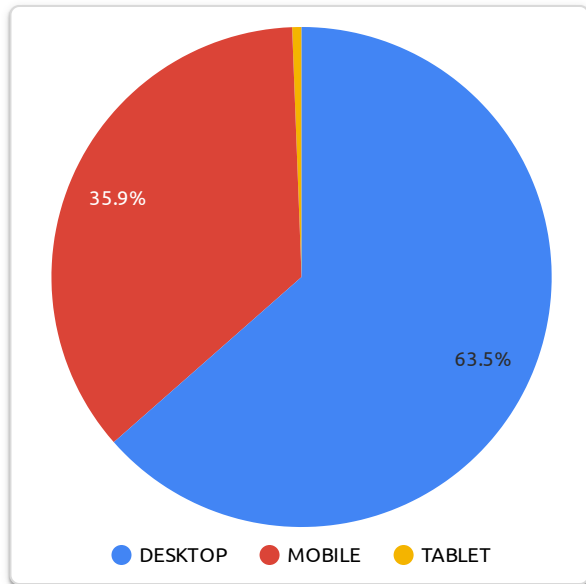

# Google (Search Data)

April  
2023

Impressions  
**11,774**  
↓ -58.4% from previous year

Clicks  
**289**  
↓ -72.5% from previous year