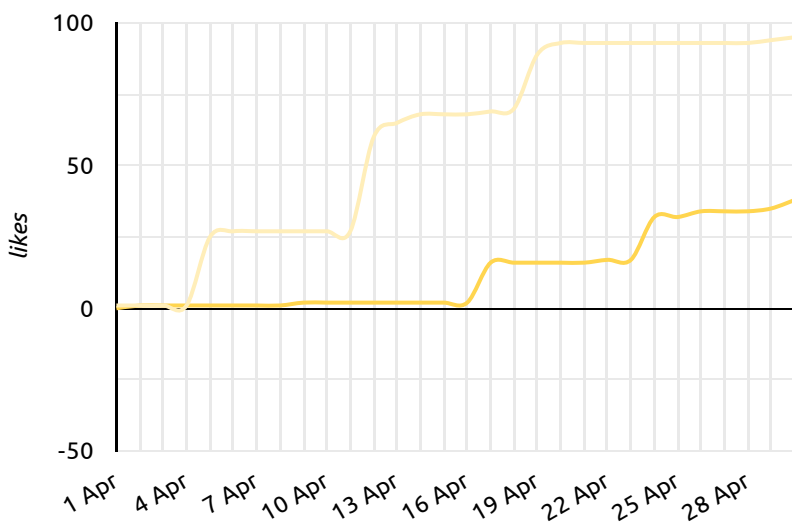

↓ -18.6%

Engagement Rate (Avg)

3.88%

↑ 3.5%

Link Clicks

39

↓ -17.0%

Retweets

12

↓ -7.7%

Likes

38

↓ -60.0%

# Keyword Research (Most Traffic)

April  
2023

Query	Clicks ▾	Δ	Impressions	Site CTR	Average Position
spartan protocol	89	-18 ↓	340	26.18%	1.09
sparta coin	15	-15 ↓	418	3.59%	2.9
sparta protocol	13	-3 ↓	66	19.7%	1.62
spartan crypto	8	3 ↑	119	6.72%	2.62
sparta token	6	1 ↑	51	11.76%	2.71
sparta dex	4	-8 ↓	422	0.95%	4.88
bnb testnet faucet	3	1 ↑	87	3.45%	37.08
spartan coin	3	1 ↑	198	1.52%	4.28
sparta crypto	3	1 ↑	64	4.69%	2.77
spartan token	3	2 ↑	25	12%	2.96
bsc testnet faucet	3	-	74	4.05%	31.85
busd testnet metamask	3	-	17	17.65%	5.24
bnb faucet testnet	3	-	32	9.38%	41.34
testnet bnb faucet	2	-	14	14.29%	36.07
bsc testnet metamask	2	-3 ↓	684	0.29%	9.41
how to add bsc testnet to metamask	2	1 ↑	268	0.75%	8.96
spartan blockchain	2	-	41	4.88%	7.15
spartan dex	2	-2 ↓	61	3.28%	4.61
sparta dex crypto	1	-	23	4.35%	2.43
binance smart chain testnet faucet	1	-	3	33.33%	23
add bsc testnet metamask	1	-	8	12.5%	9.38
bsc test faucet	1	-	3	33.33%	35.33
blog spartana	1	-	4	25%	12.75
spartadex	1	-	8	12.5%	28.5
sparta wallet	1	-	12	8.33%	2.08
bsc testnet rpc metamask	1	-	110	0.91%	9.45
add bnb testnet	1	-	2	50%	27
bnb test faucet	1	-	5	20%	37
spartan bitcoin mining	1	-	90	1.11%	9.41
metamask testnet	1	-	35	2.86%	11.71