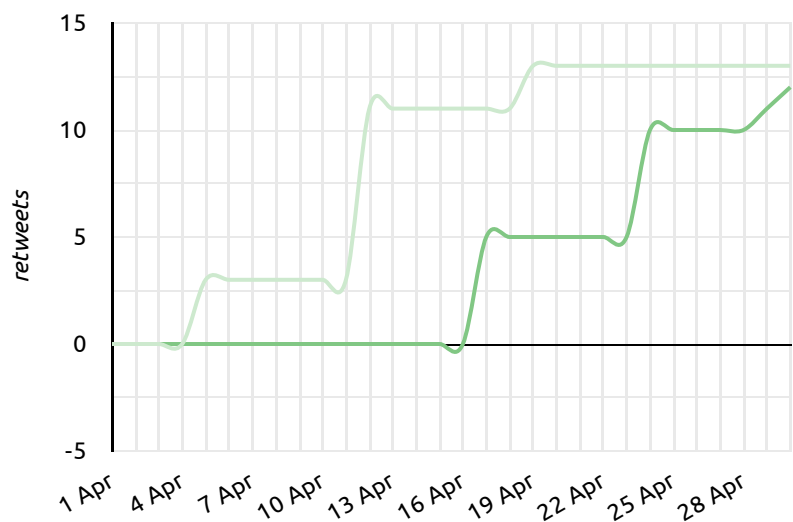

↓ -18.6%

Engagement Rate (Avg)

3.88%

↑ 3.5%

Link Clicks

39

↓ -17.0%

Retweets

12

↓ -7.7%

Likes

38

↓ -60.0%

# Keyword Research (Most Traffic)

April  
2023

Query	Clicks ▾	Δ	Impressions	Site CTR	Average Position
spartan protocol	89	-18 ↓	340	26.18%	1.09
sparta coin	15	-15 ↓	418	3.59%	2.9
sparta protocol	13	-3 ↓	66	19.7%	1.62
spartan crypto	8	3 ↑	119	6.72%	2.62
sparta token	6	1 ↑	51	11.76%	2.71
sparta dex	4	-8 ↓	422	0.95%	4.88
bnb testnet faucet	3	1 ↑	87	3.45%	37.08
spartan coin	3	1 ↑	198	1.52%	4.28
sparta crypto	3	1 ↑	64	4.69%	2.77
spartan token	3	2 ↑	25	12%	2.96
bsc testnet faucet	3	-	74	4.05%	31.85
busd testnet metamask	3	-	17	17.65%	5.24
bnb faucet testnet	3	-	32	9.38%	41.34
testnet bnb faucet	2	-	14	14.29%	36.07
bsc testnet metamask	2	-3 ↓	684	0.29%	9.41
how to add bsc testnet to metamask	2	1 ↑	268	0.75%	8.96
spartan blockchain	2	-	41	4.88%	7.15
spartan dex	2	-2 ↓	61	3.28%	4.61
sparta dex crypto	1	-	23	4.35%	2.43
binance smart chain testnet faucet	1	-	3	33.33%	23
add bsc testnet metamask	1	-	8	12.5%	9.38
bsc test faucet	1	-	3	33.33%	35.33
blog spartana	1	-	4	25%	12.75
spartadex	1	-	8	12.5%	28.5
sparta wallet	1	-	12	8.33%	2.08
bsc testnet rpc metamask	1	-	110	0.91%	9.45
add bnb testnet	1	-	2	50%	27
bnb test faucet	1	-	5	20%	37
spartan bitcoin mining	1	-	90	1.11%	9.41
metamask testnet	1	-	35	2.86%	11.71