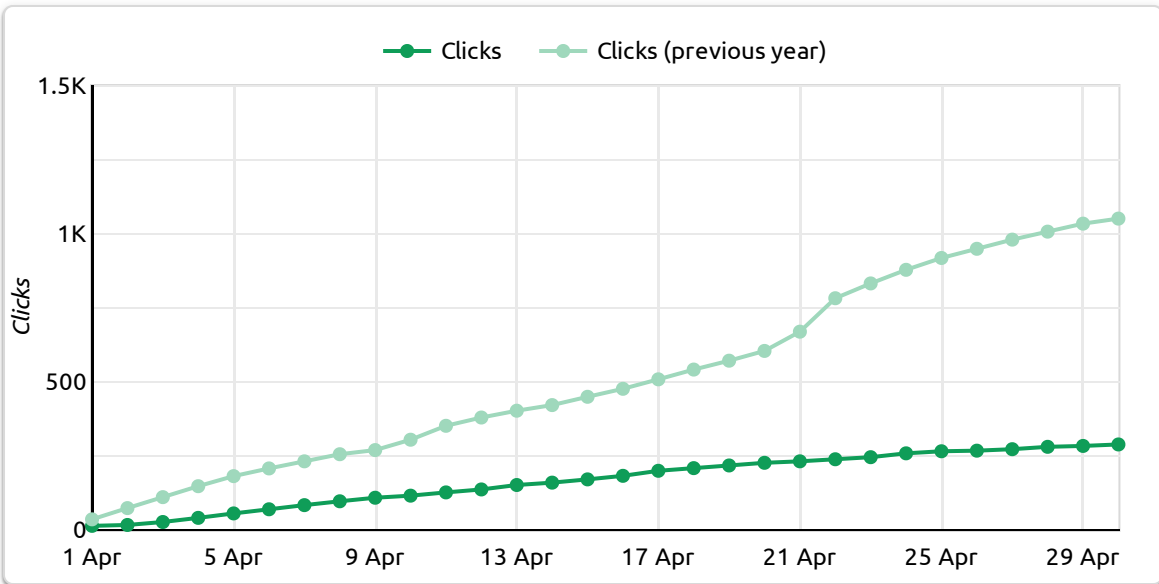

# Google (Search Data)

April  
2023

Impressions  
**11,774**  
↓ -58.4% from previous year

Clicks  
**289**  
↓ -72.5% from previous year

# Twitter

(vs previous month)

April  
2023

Tweets Published

2

↓ -50.0%

Impressions

6,064

↓ -18.6%

Engagement Rate (Avg)

3.88%

↑ 3.5%

Link Clicks

39

↓ -17.0%

Retweets