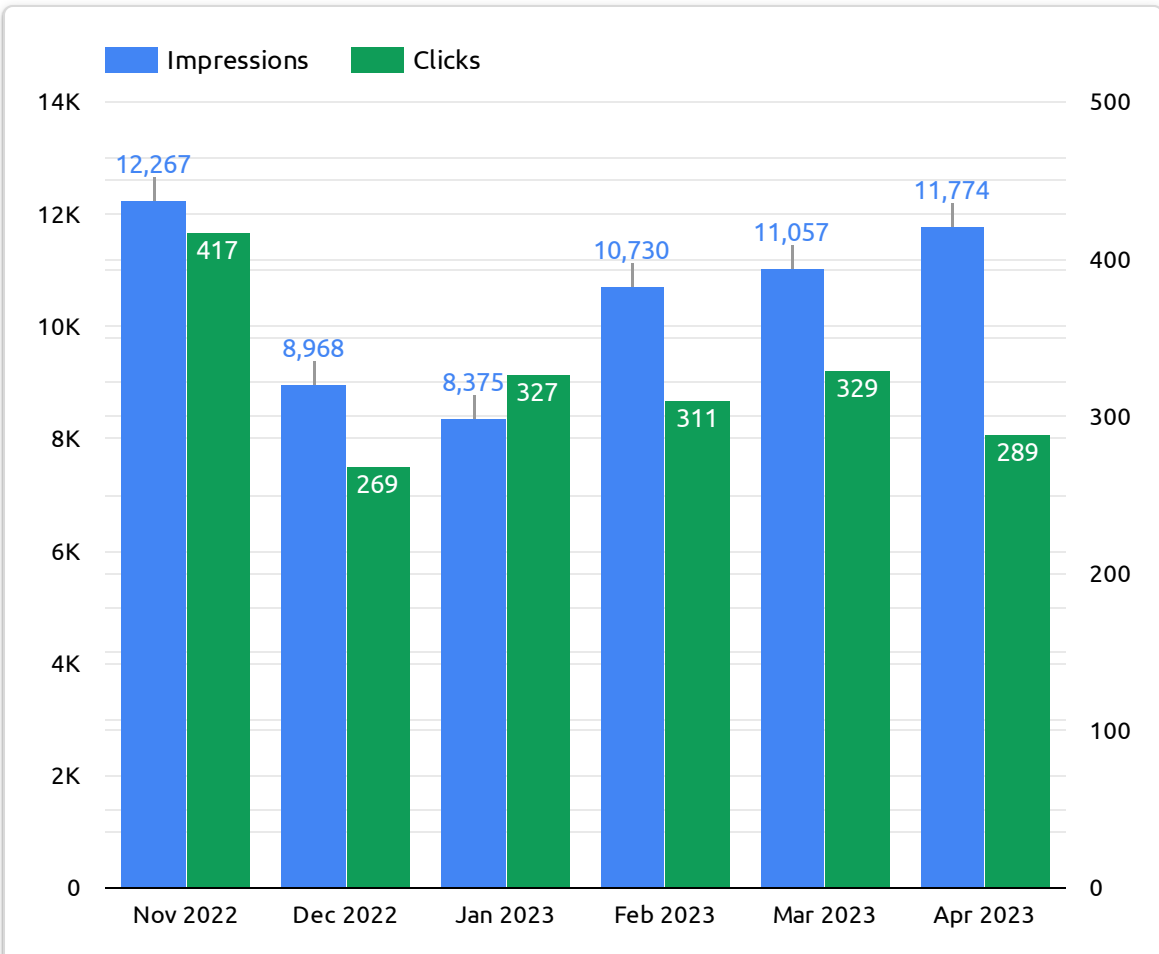

# Google (Search Data)

April  
2023

Impressions  
**11,774**  
↓ -58.4% from previous year

Clicks  
**289**  
↓ -72.5% from previous year

# Twitter

(vs previous month)

April  
2023

Tweets Published

2

↓ -50.0%

Impressions

6,064

↓ -18.6%

Engagement Rate (Avg)

3.88%

↑ 3.5%

Link Clicks

39

↓ -17.0%

Retweets

12

↓ -7.7%

Likes

38

↓ -60.0%