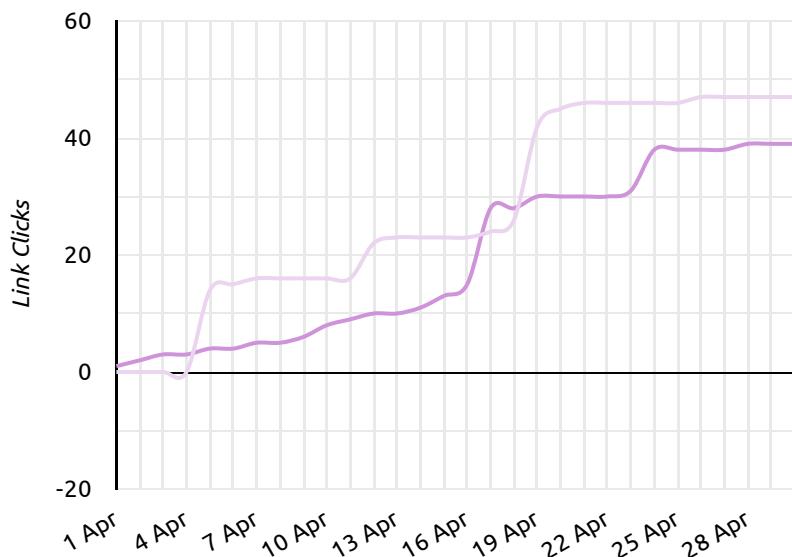

# Twitter

(vs previous month)

April  
2023

Tweets Published

2

↓ -50.0%

Impressions

6,064

↓ -18.6%

Engagement Rate (Avg)

3.88%

↑ 3.5%

Link Clicks

39

↓ -17.0%

Retweets

12

↓ -7.7%

Likes

38

↓ -60.0%

# Keyword Research (Most Traffic)

April  
2023

Query	Clicks ▾	Δ	Impressions	Site CTR	Average Position
spartan protocol	89	-18 ↓	340	26.18%	1.09
sparta coin	15	-15 ↓	418	3.59%	2.9
sparta protocol	13	-3 ↓	66	19.7%	1.62
spartan crypto	8	3 ↑	119	6.72%	2.62
sparta token	6	1 ↑	51	11.76%	2.71
sparta dex	4	-8 ↓	422	0.95%	4.88
bnb testnet faucet	3	1 ↑	87	3.45%	37.08
spartan coin	3	1 ↑	198	1.52%	4.28
sparta crypto	3	1 ↑	64	4.69%	2.77
spartan token	3	2 ↑	25	12%	2.96
bsc testnet faucet	3	-	74	4.05%	31.85
busd testnet metamask	3	-	17	17.65%	5.24
bnb faucet testnet	3	-	32	9.38%	41.34
testnet bnb faucet	2	-	14	14.29%	36.07
bsc testnet metamask	2	-3 ↓	684	0.29%	9.41
how to add bsc testnet to metamask	2	1 ↑	268	0.75%	8.96
spartan blockchain	2	-	41	4.88%	7.15
spartan dex	2	-2 ↓	61	3.28%	4.61
sparta dex crypto	1	-	23	4.35%	2.43
binance smart chain testnet faucet	1	-	3	33.33%	23
add bsc testnet metamask	1	-	8	12.5%	9.38
bsc test faucet	1	-	3	33.33%	35.33
blog spartana	1	-	4	25%	12.75
spartadex	1	-	8	12.5%	28.5
sparta wallet	1	-	12	8.33%	2.08
bsc testnet rpc metamask	1	-	110	0.91%	9.45
add bnb testnet	1	-	2	50%	27
bnb test faucet	1	-	5	20%	37
spartan bitcoin mining	1	-	90	1.11%	9.41
metamask testnet	1	-	35	2.86%	11.71